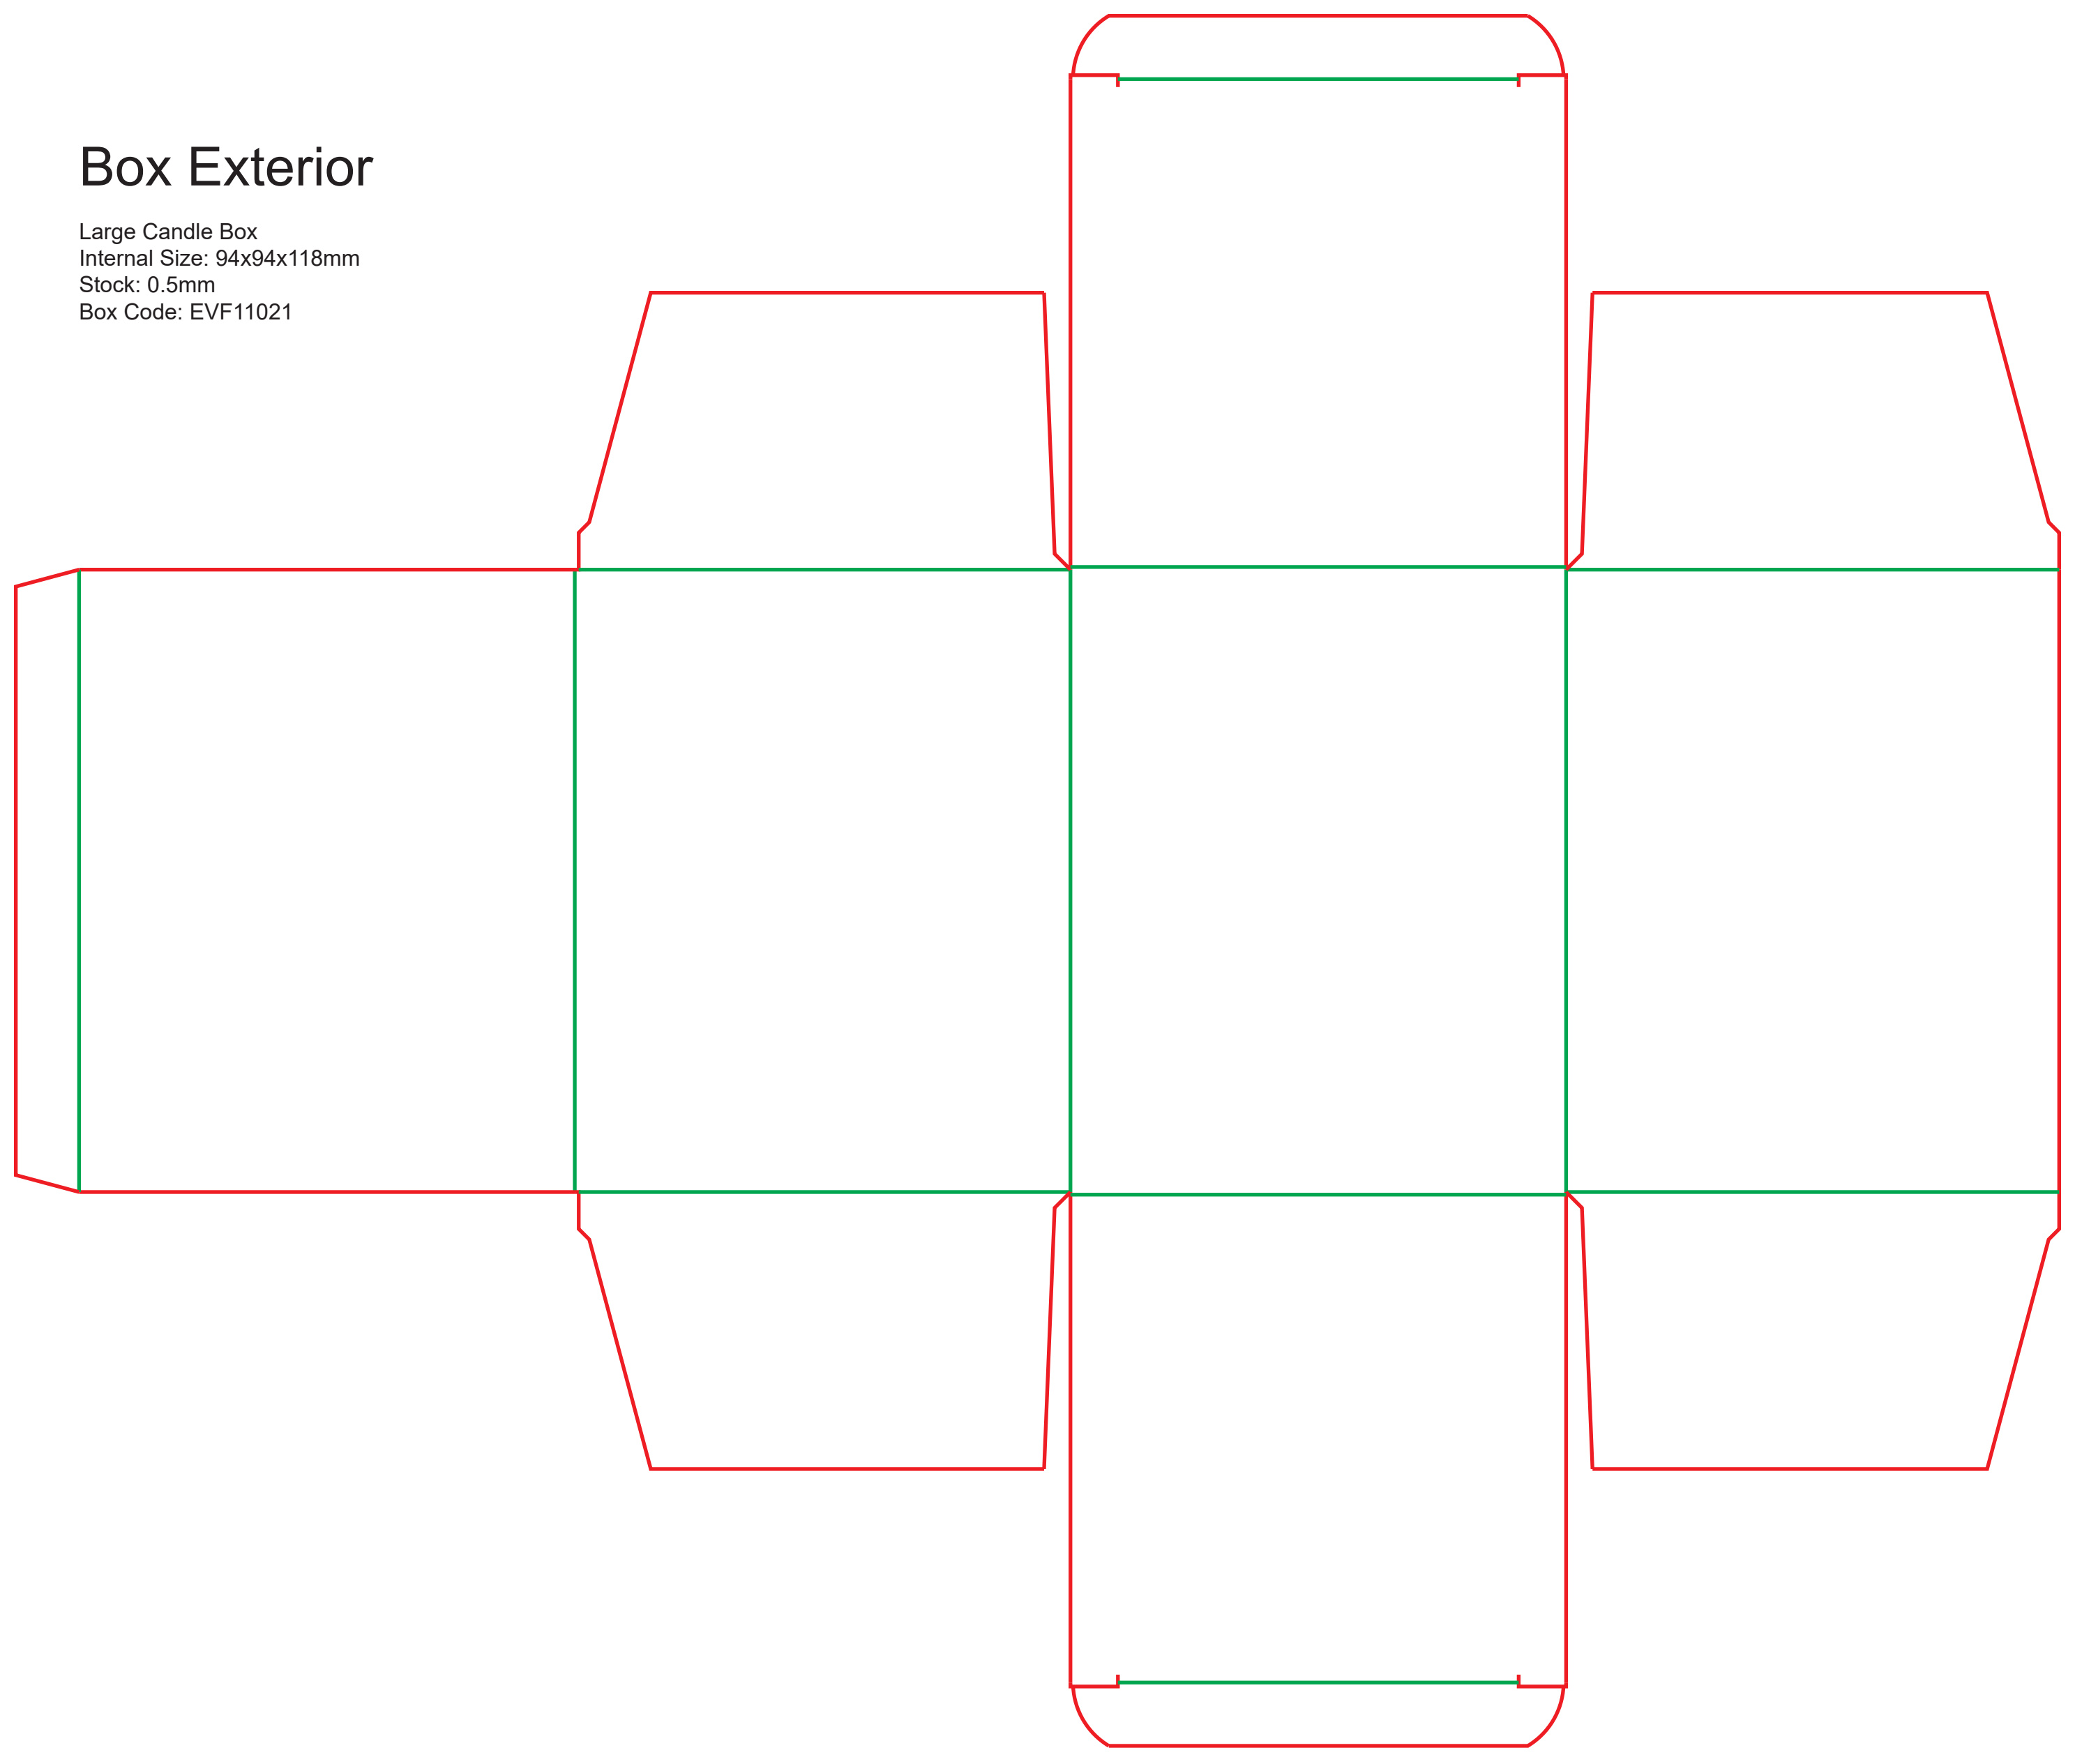

Box Exterior

Large Candle Box
Internal Size: 94x94x118mm
Stock: 0.5mm
Box Code: EVF11021

Box Interior

Large Candle Box
Internal Size: 94x94x118mm
Stock: 0.5mm
Box Code: EVF11021