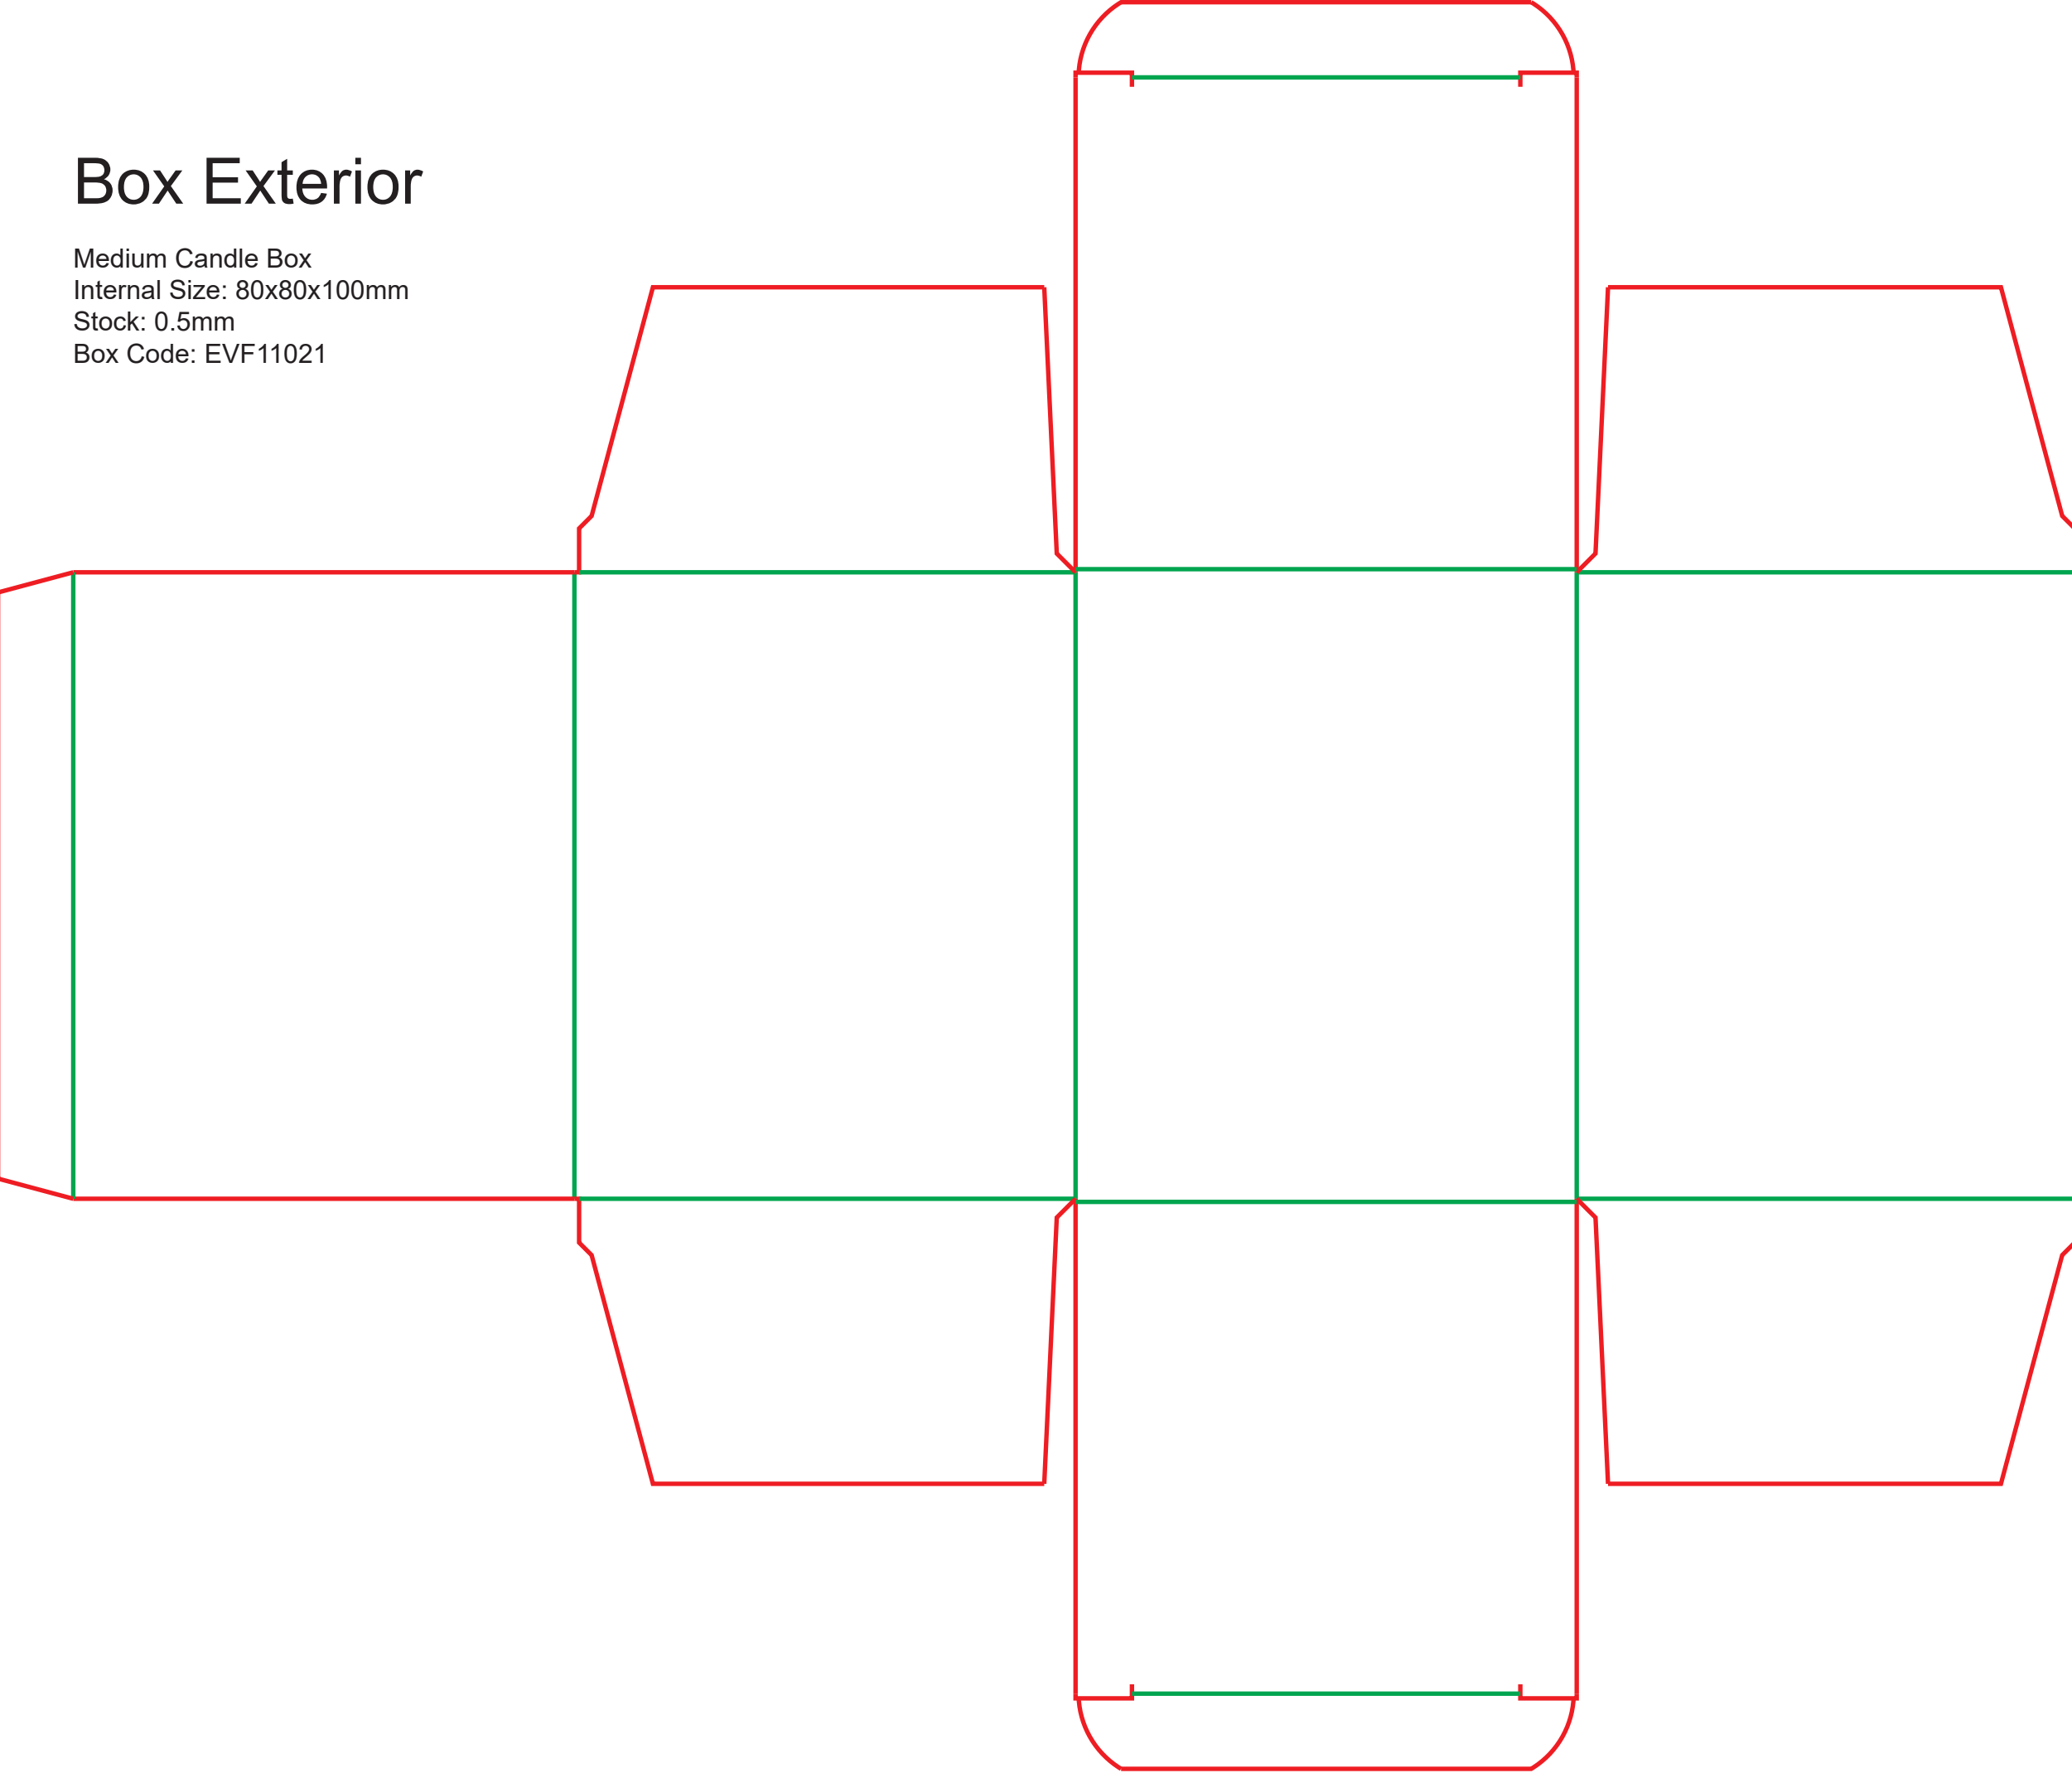

Box Exterior

Medium Candle Box
Internal Size: 80x80x100mm
Stock: 0.5mm
Box Code: EVF11021

Box Interior

Medium Candle Box
Internal Size: 80x80x100mm
Stock: 0.5mm
Box Code: EVF11021