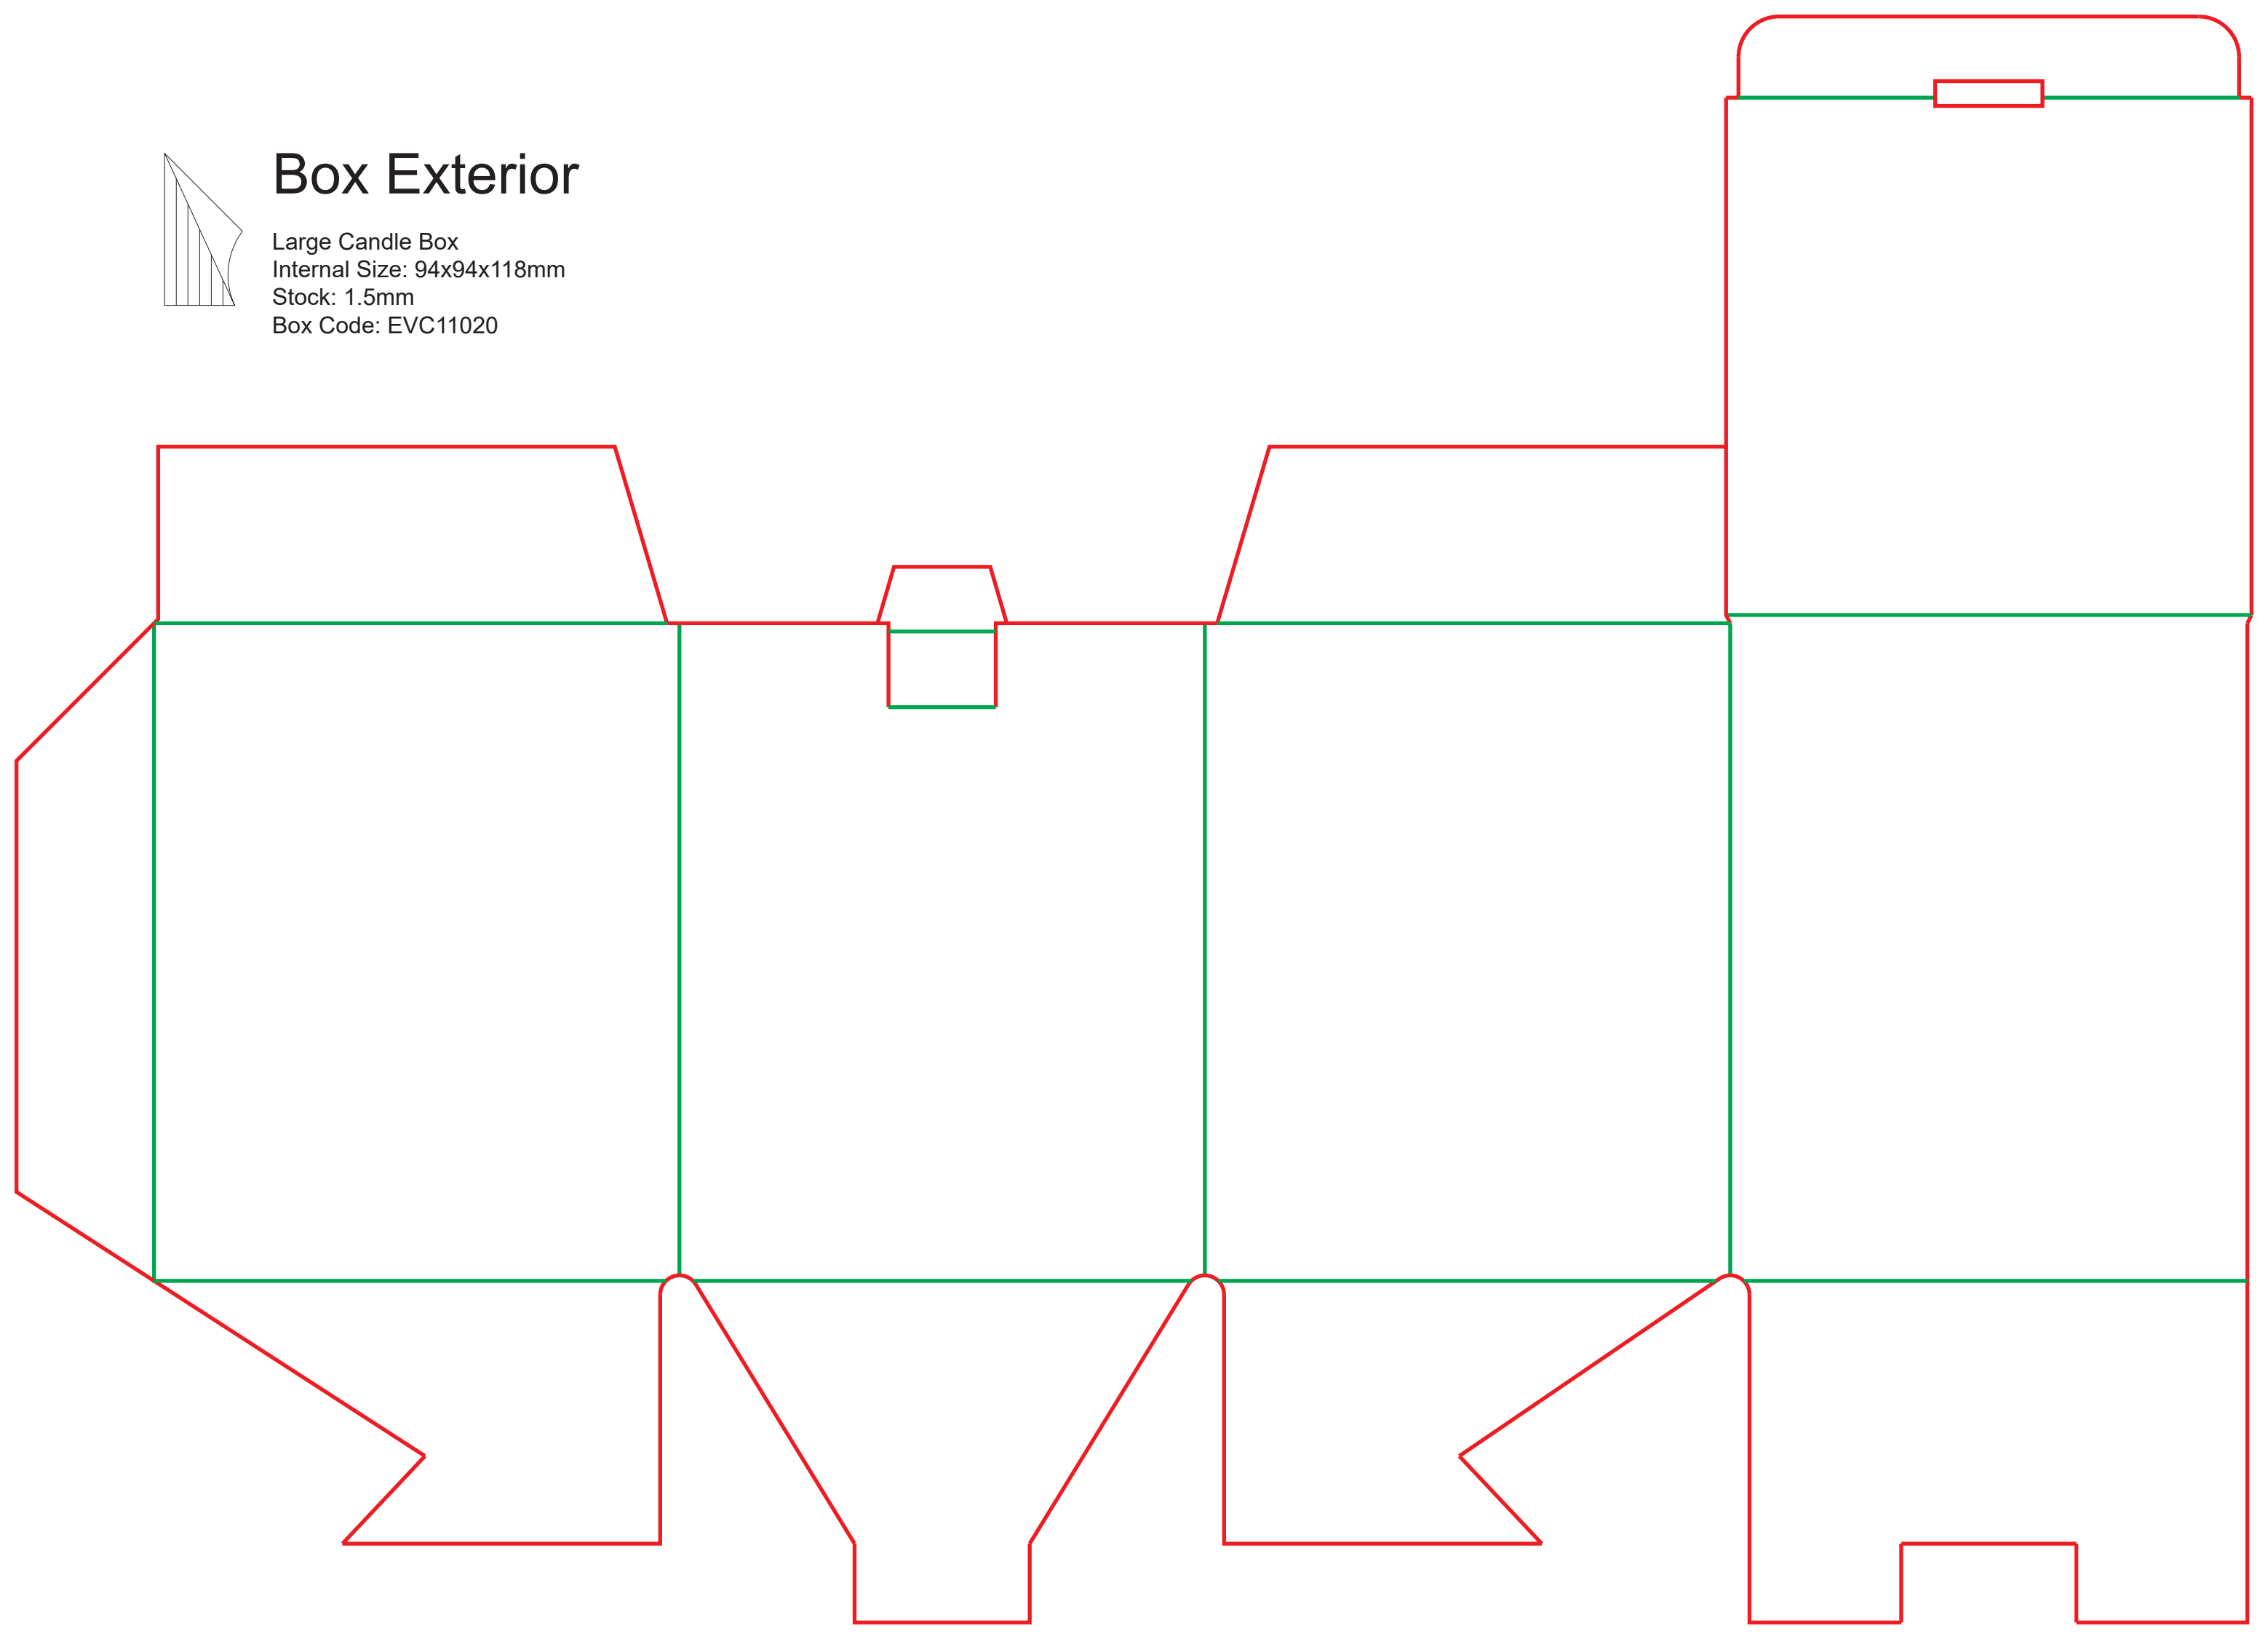

Box Exterior

Large Candle Box
Internal Size: 94x94x118mm
Stock: 1.5mm
Box Code: EVC11020

Box Interior

Large Candle Box
Internal Size: 94x94x118mm
Stock: 1.5mm
Box Code: EVC11020