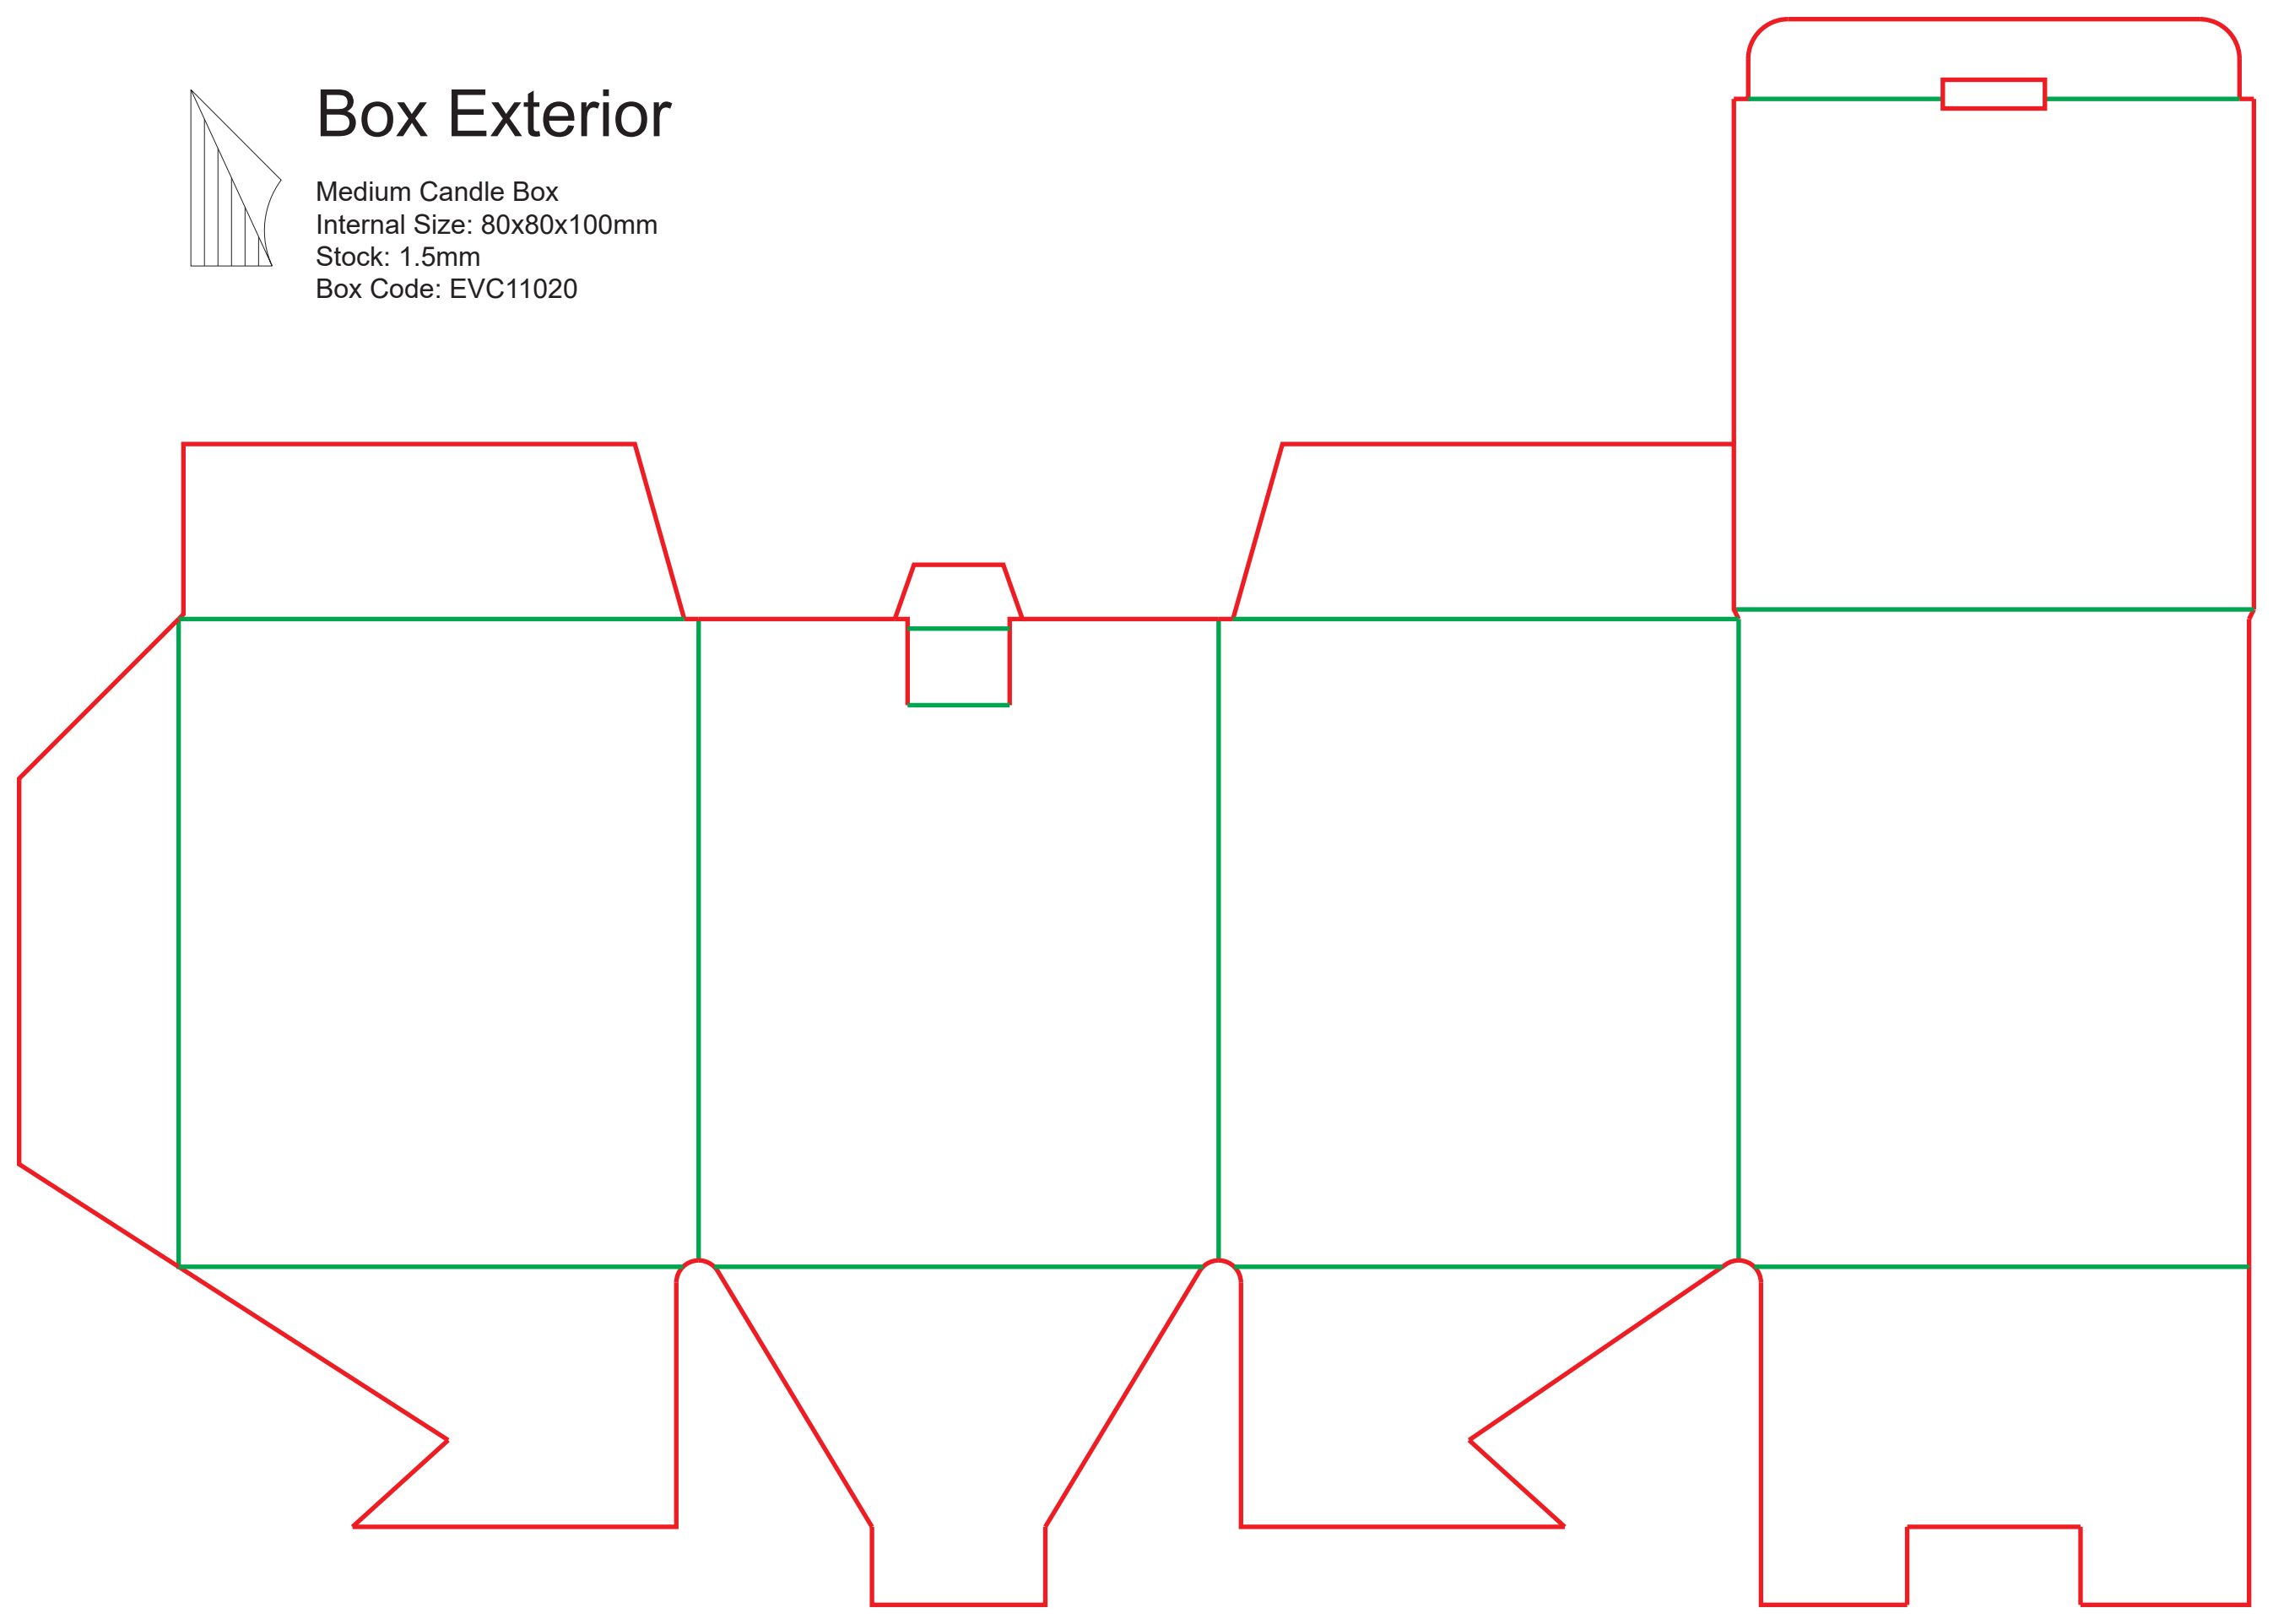

Box Exterior

Medium Candle Box
Internal Size: 80x80x100mm
Stock: 1.5mm
Box Code: EVC11020

Box Interior

Medium Candle Box
Internal Size: 80x80x100mm
Stock: 1.5mm
Box Code: EVC11020