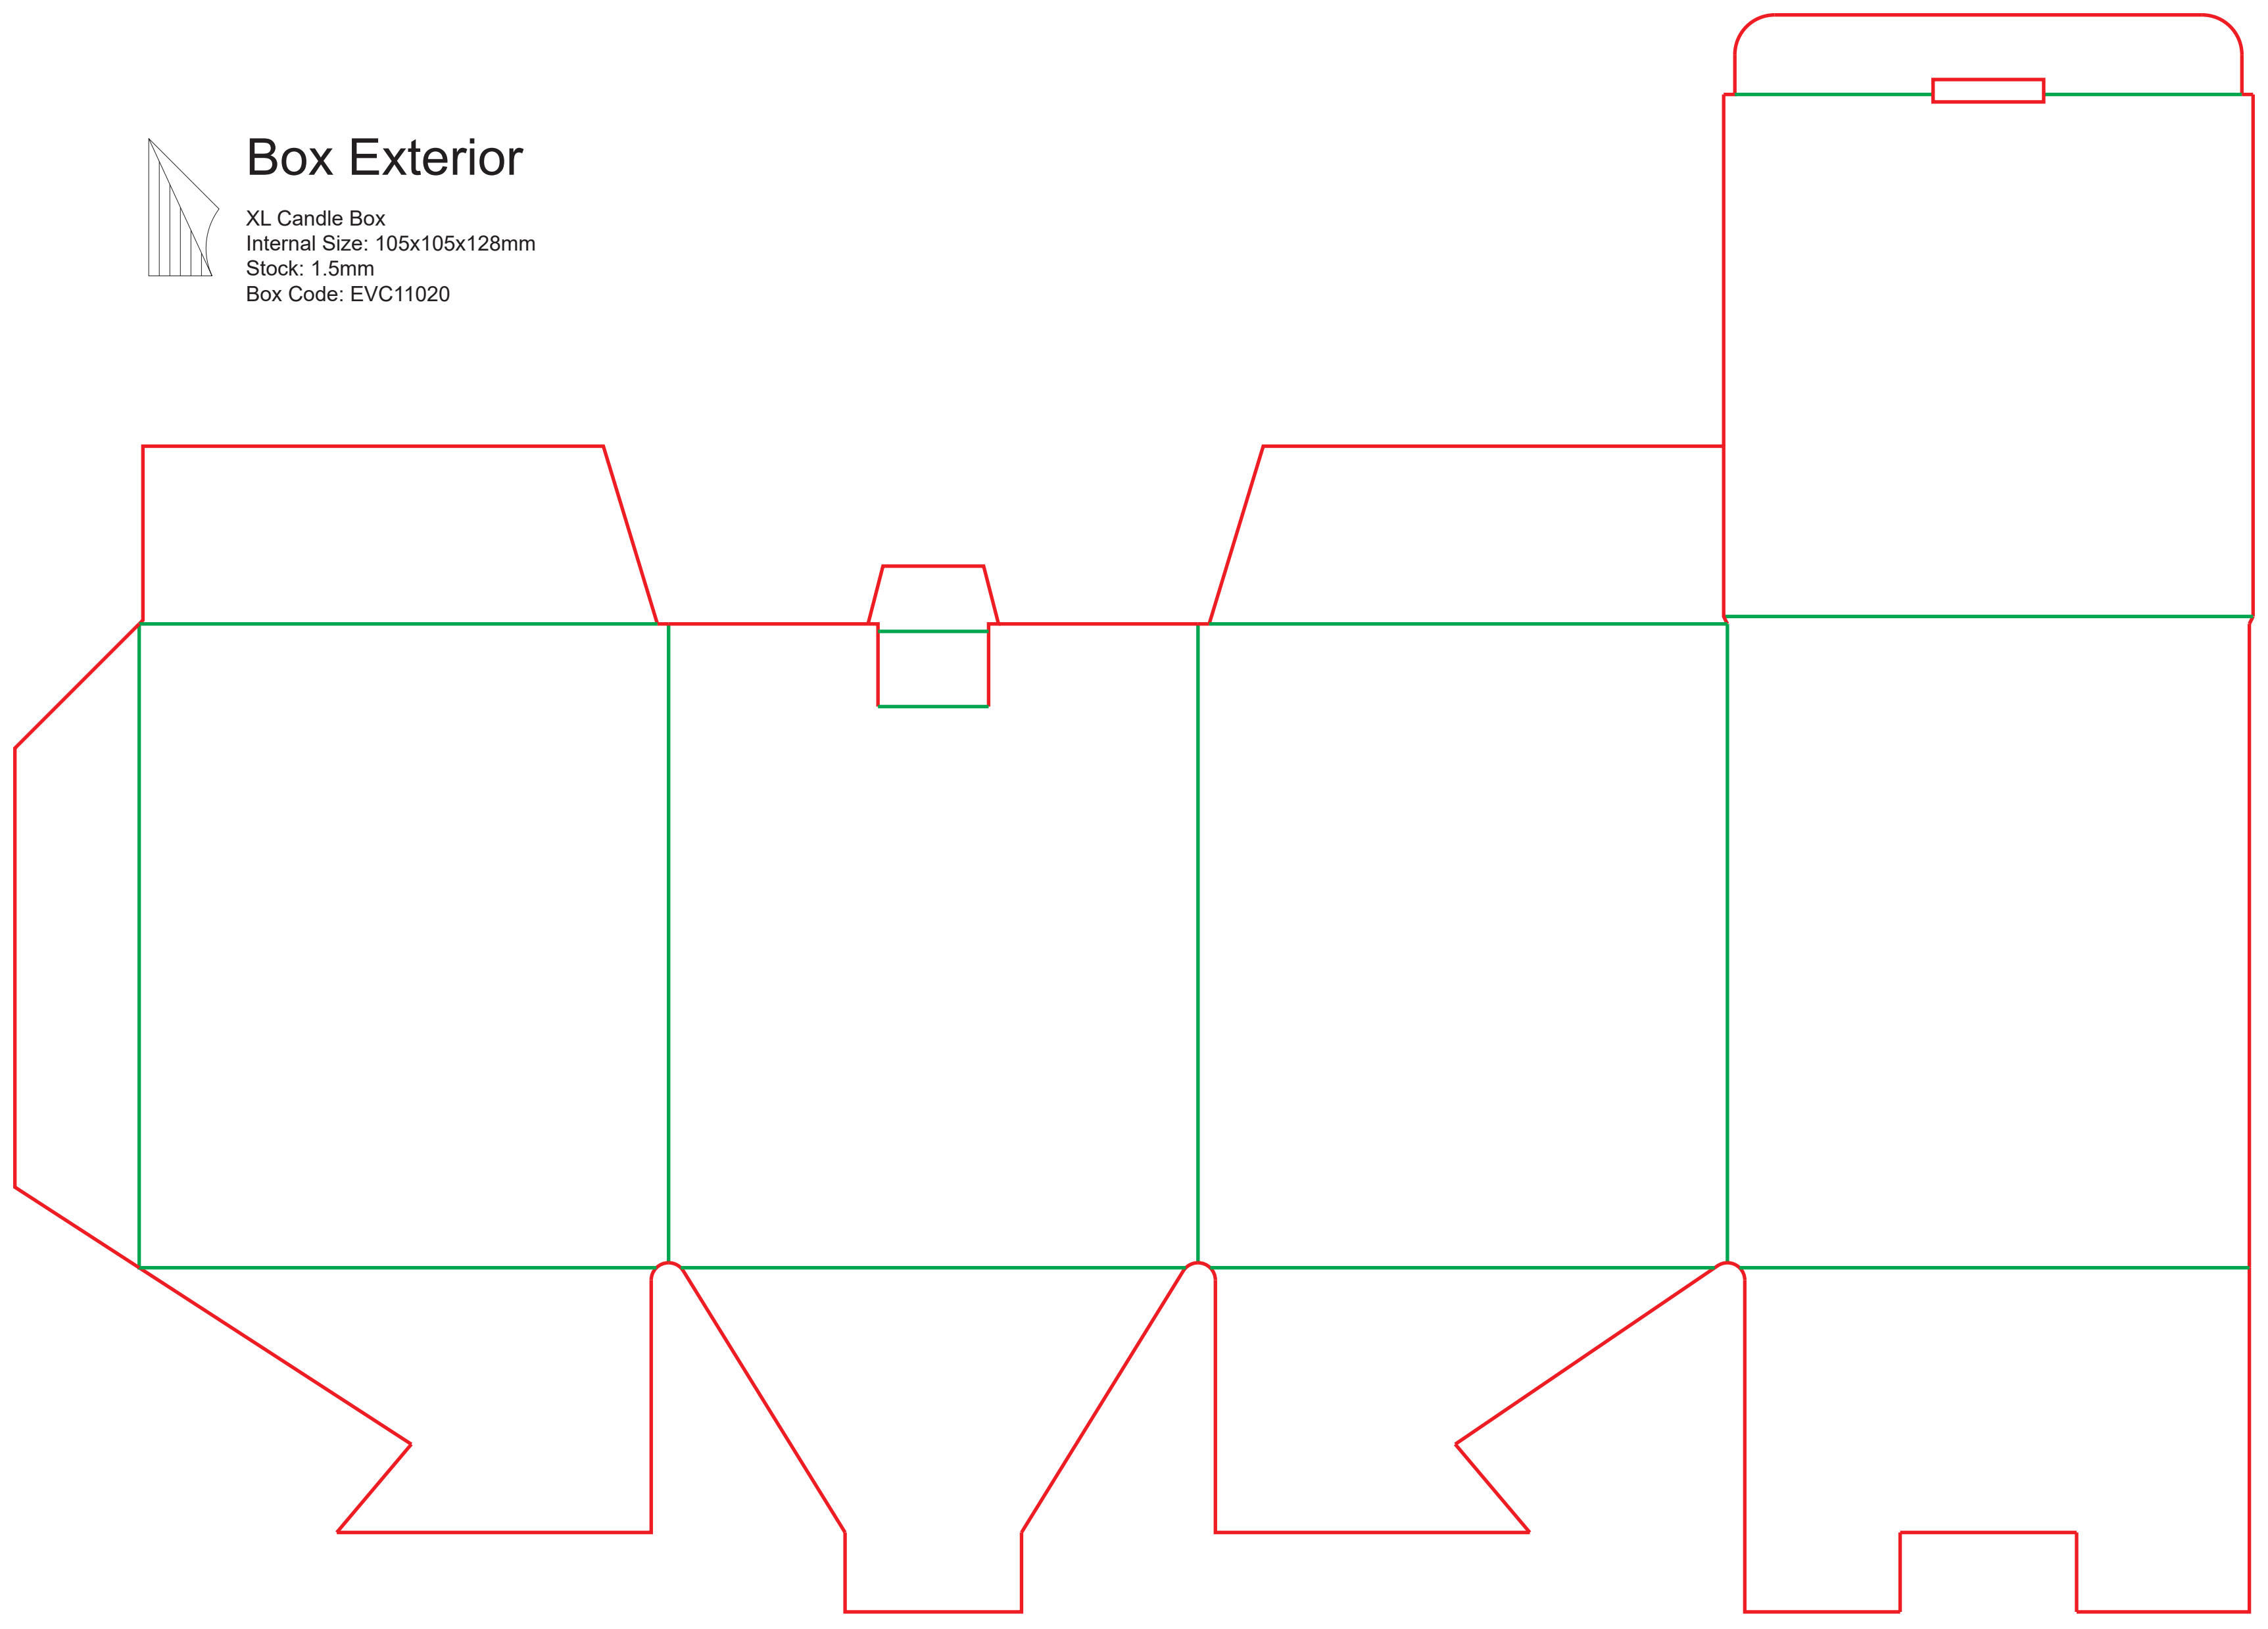

# Box Exterior

XL Candle Box  
Internal Size: 105x105x128mm  
Stock: 1.5mm  
Box Code: EVC11020

# Box Interior

XL Candle Box  
Internal Size: 105x105x128mm  
Stock: 1.5mm  
Box Code: EVC11020