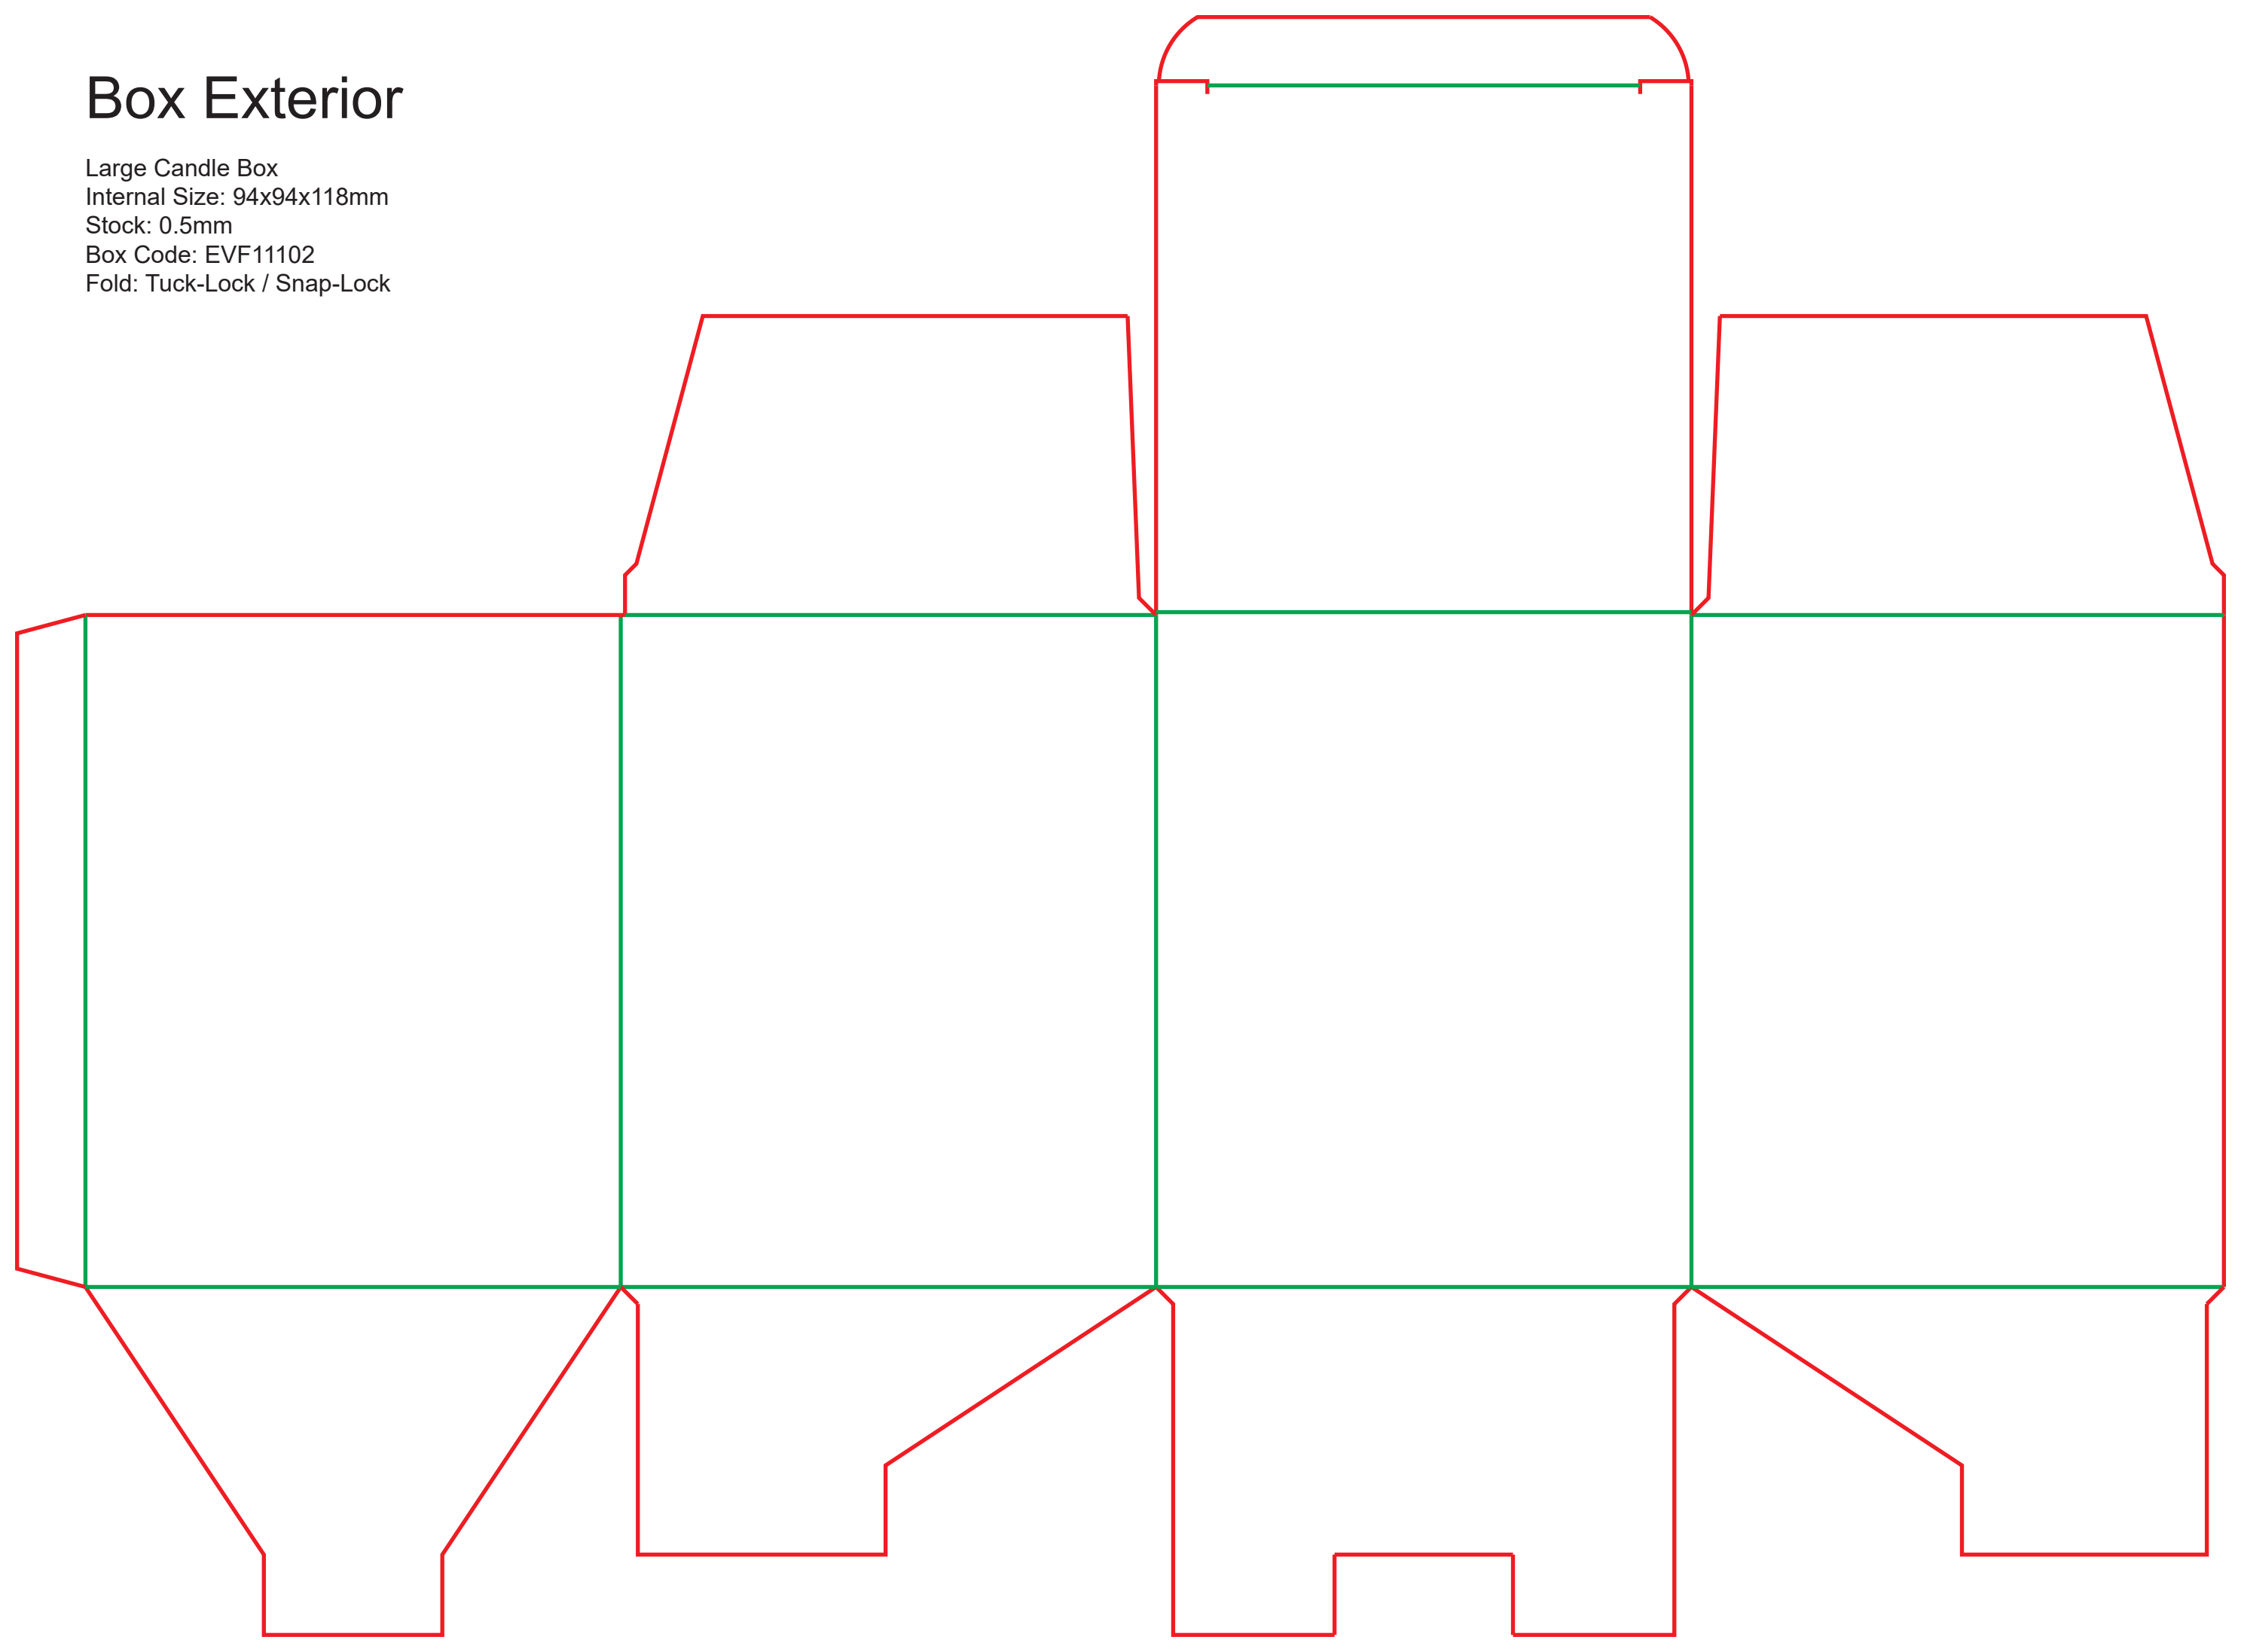

Box Exterior

Large Candle Box
Internal Size: 94x94x118mm
Stock: 0.5mm
Box Code: EVF11102
Fold: Tuck-Lock / Snap-Lock

Box Exterior

Large Candle Box
Internal Size: 94x94x118mm
Stock: 0.5mm
Box Code: EVF11102
Fold: Tuck-Lock / Snap-Lock