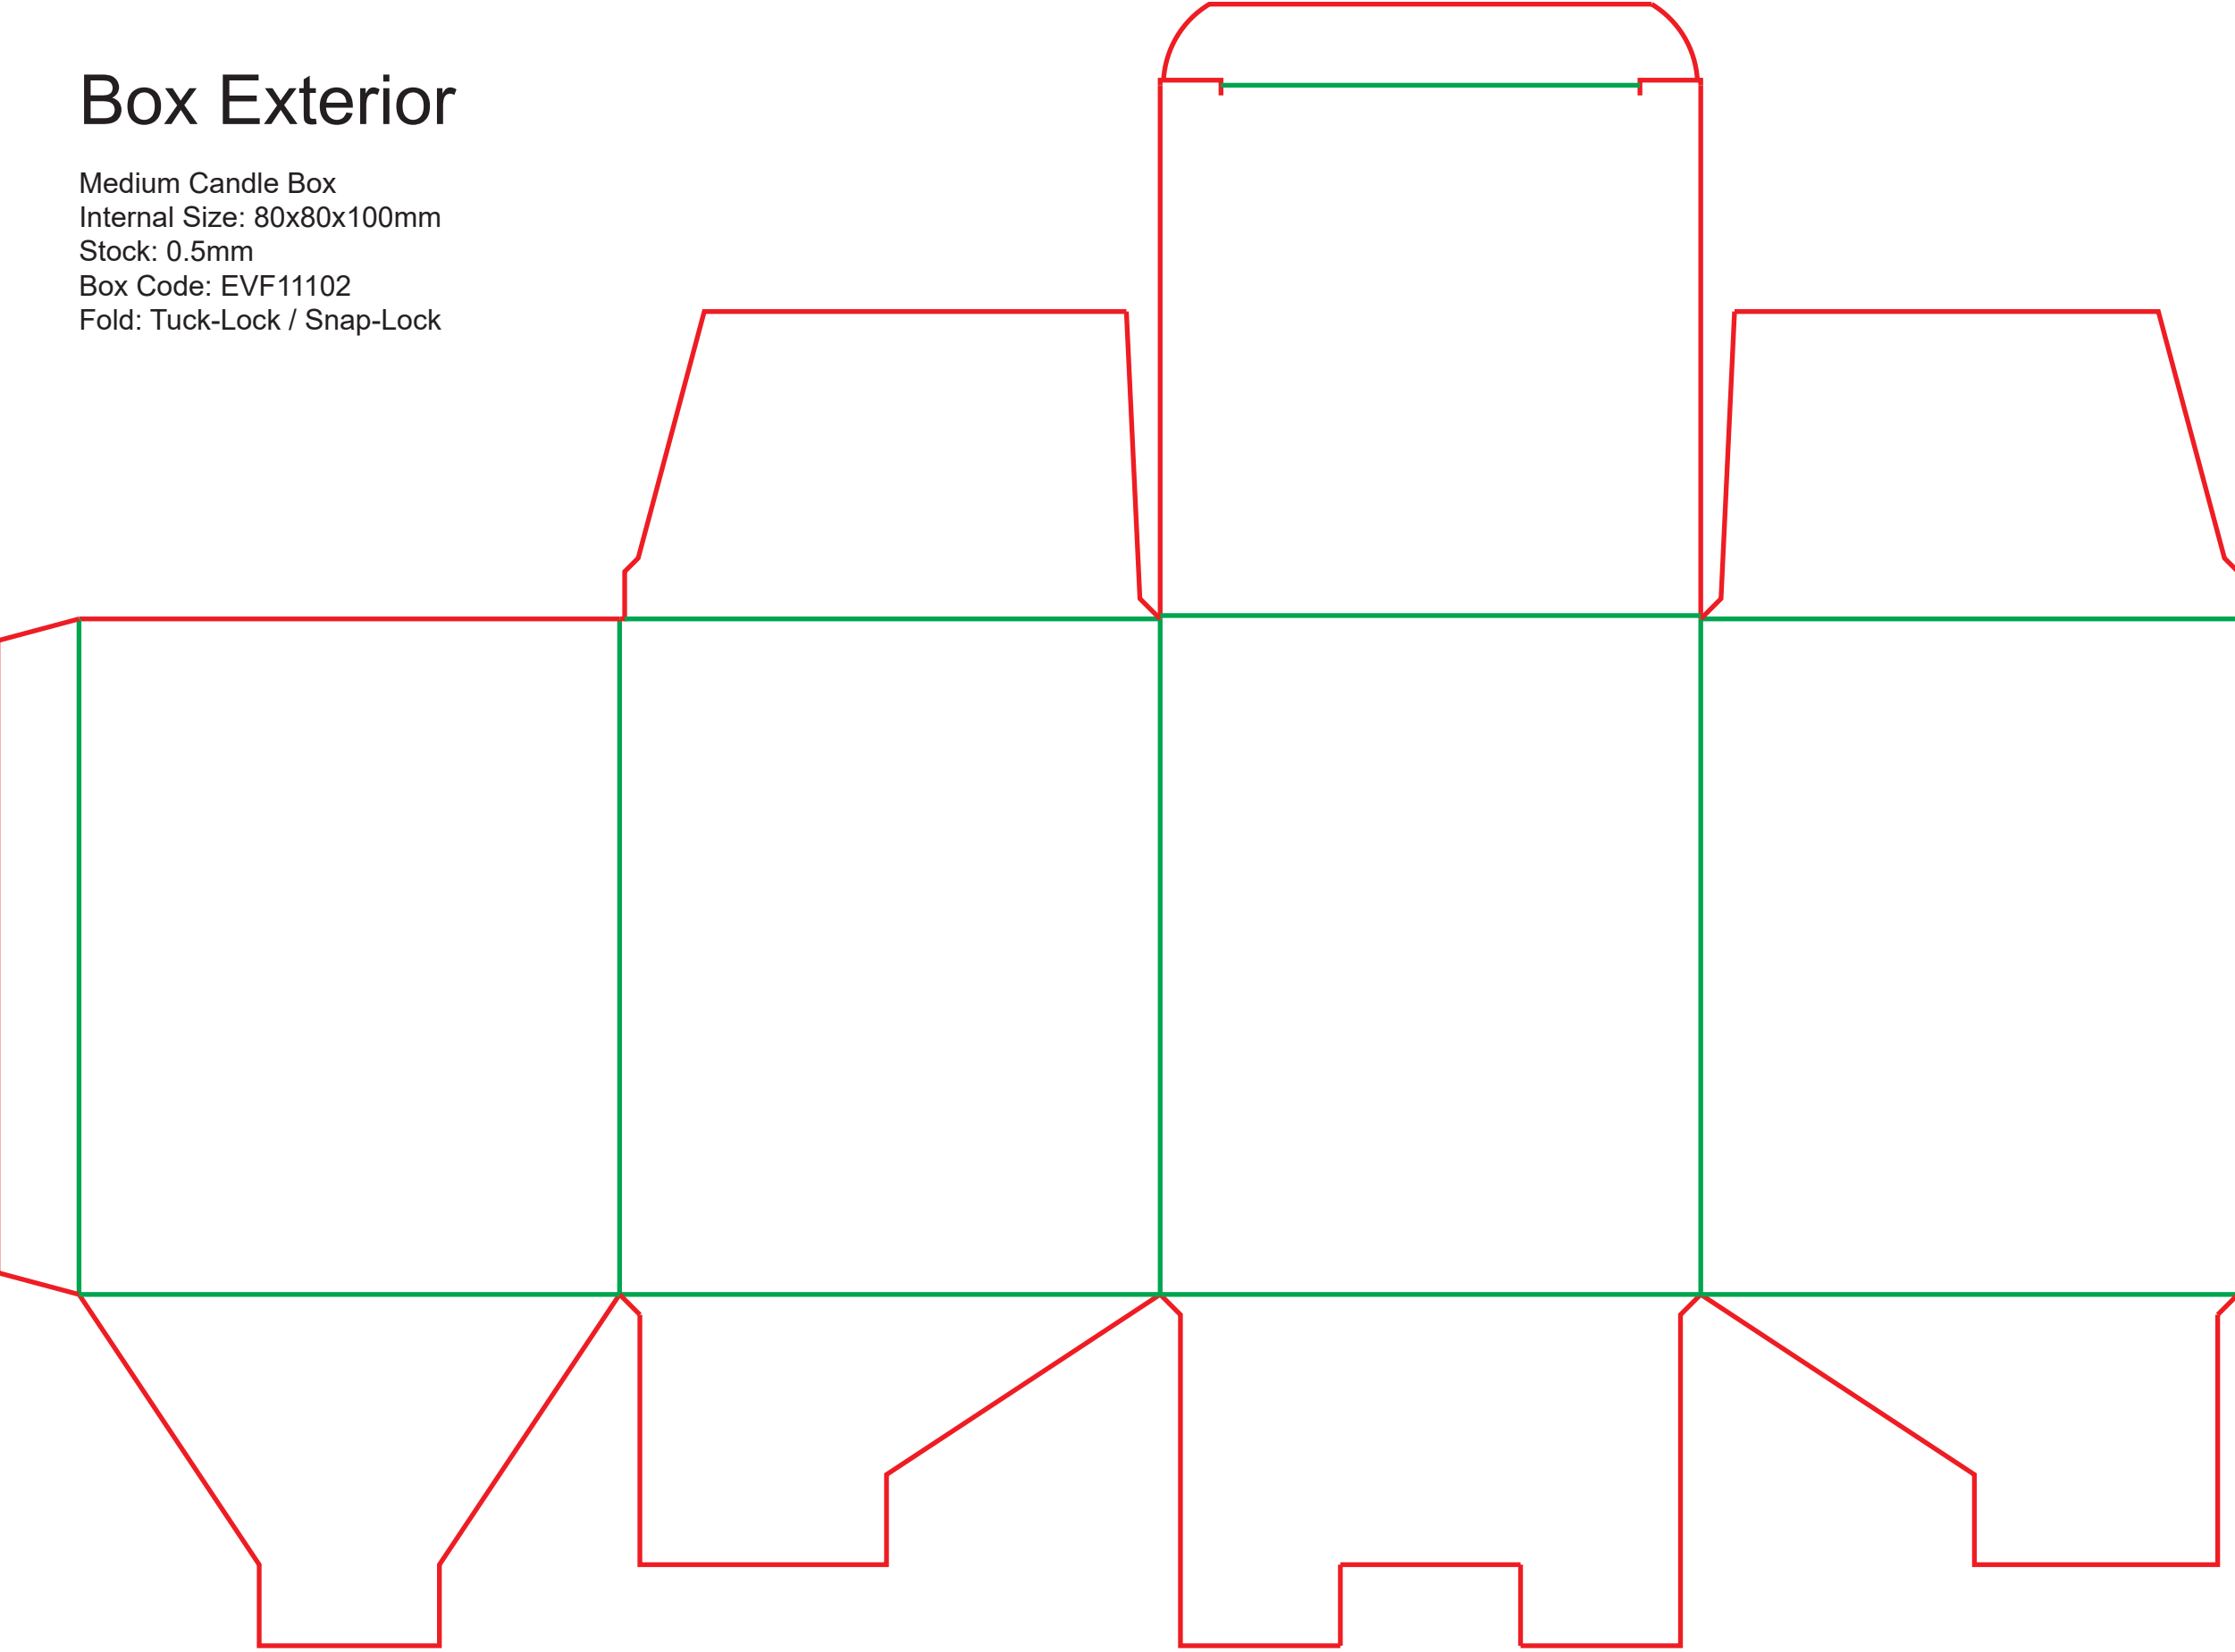

Box Exterior

Medium Candle Box
Internal Size: 80x80x100mm
Stock: 0.5mm
Box Code: EVF11102
Fold: Tuck-Lock / Snap-Lock

Box Interior

Medium Candle Box
Internal Size: 80x80x100mm
Stock: 0.5mm
Box Code: EVF11102
Fold: Tuck-Lock / Snap-Lock