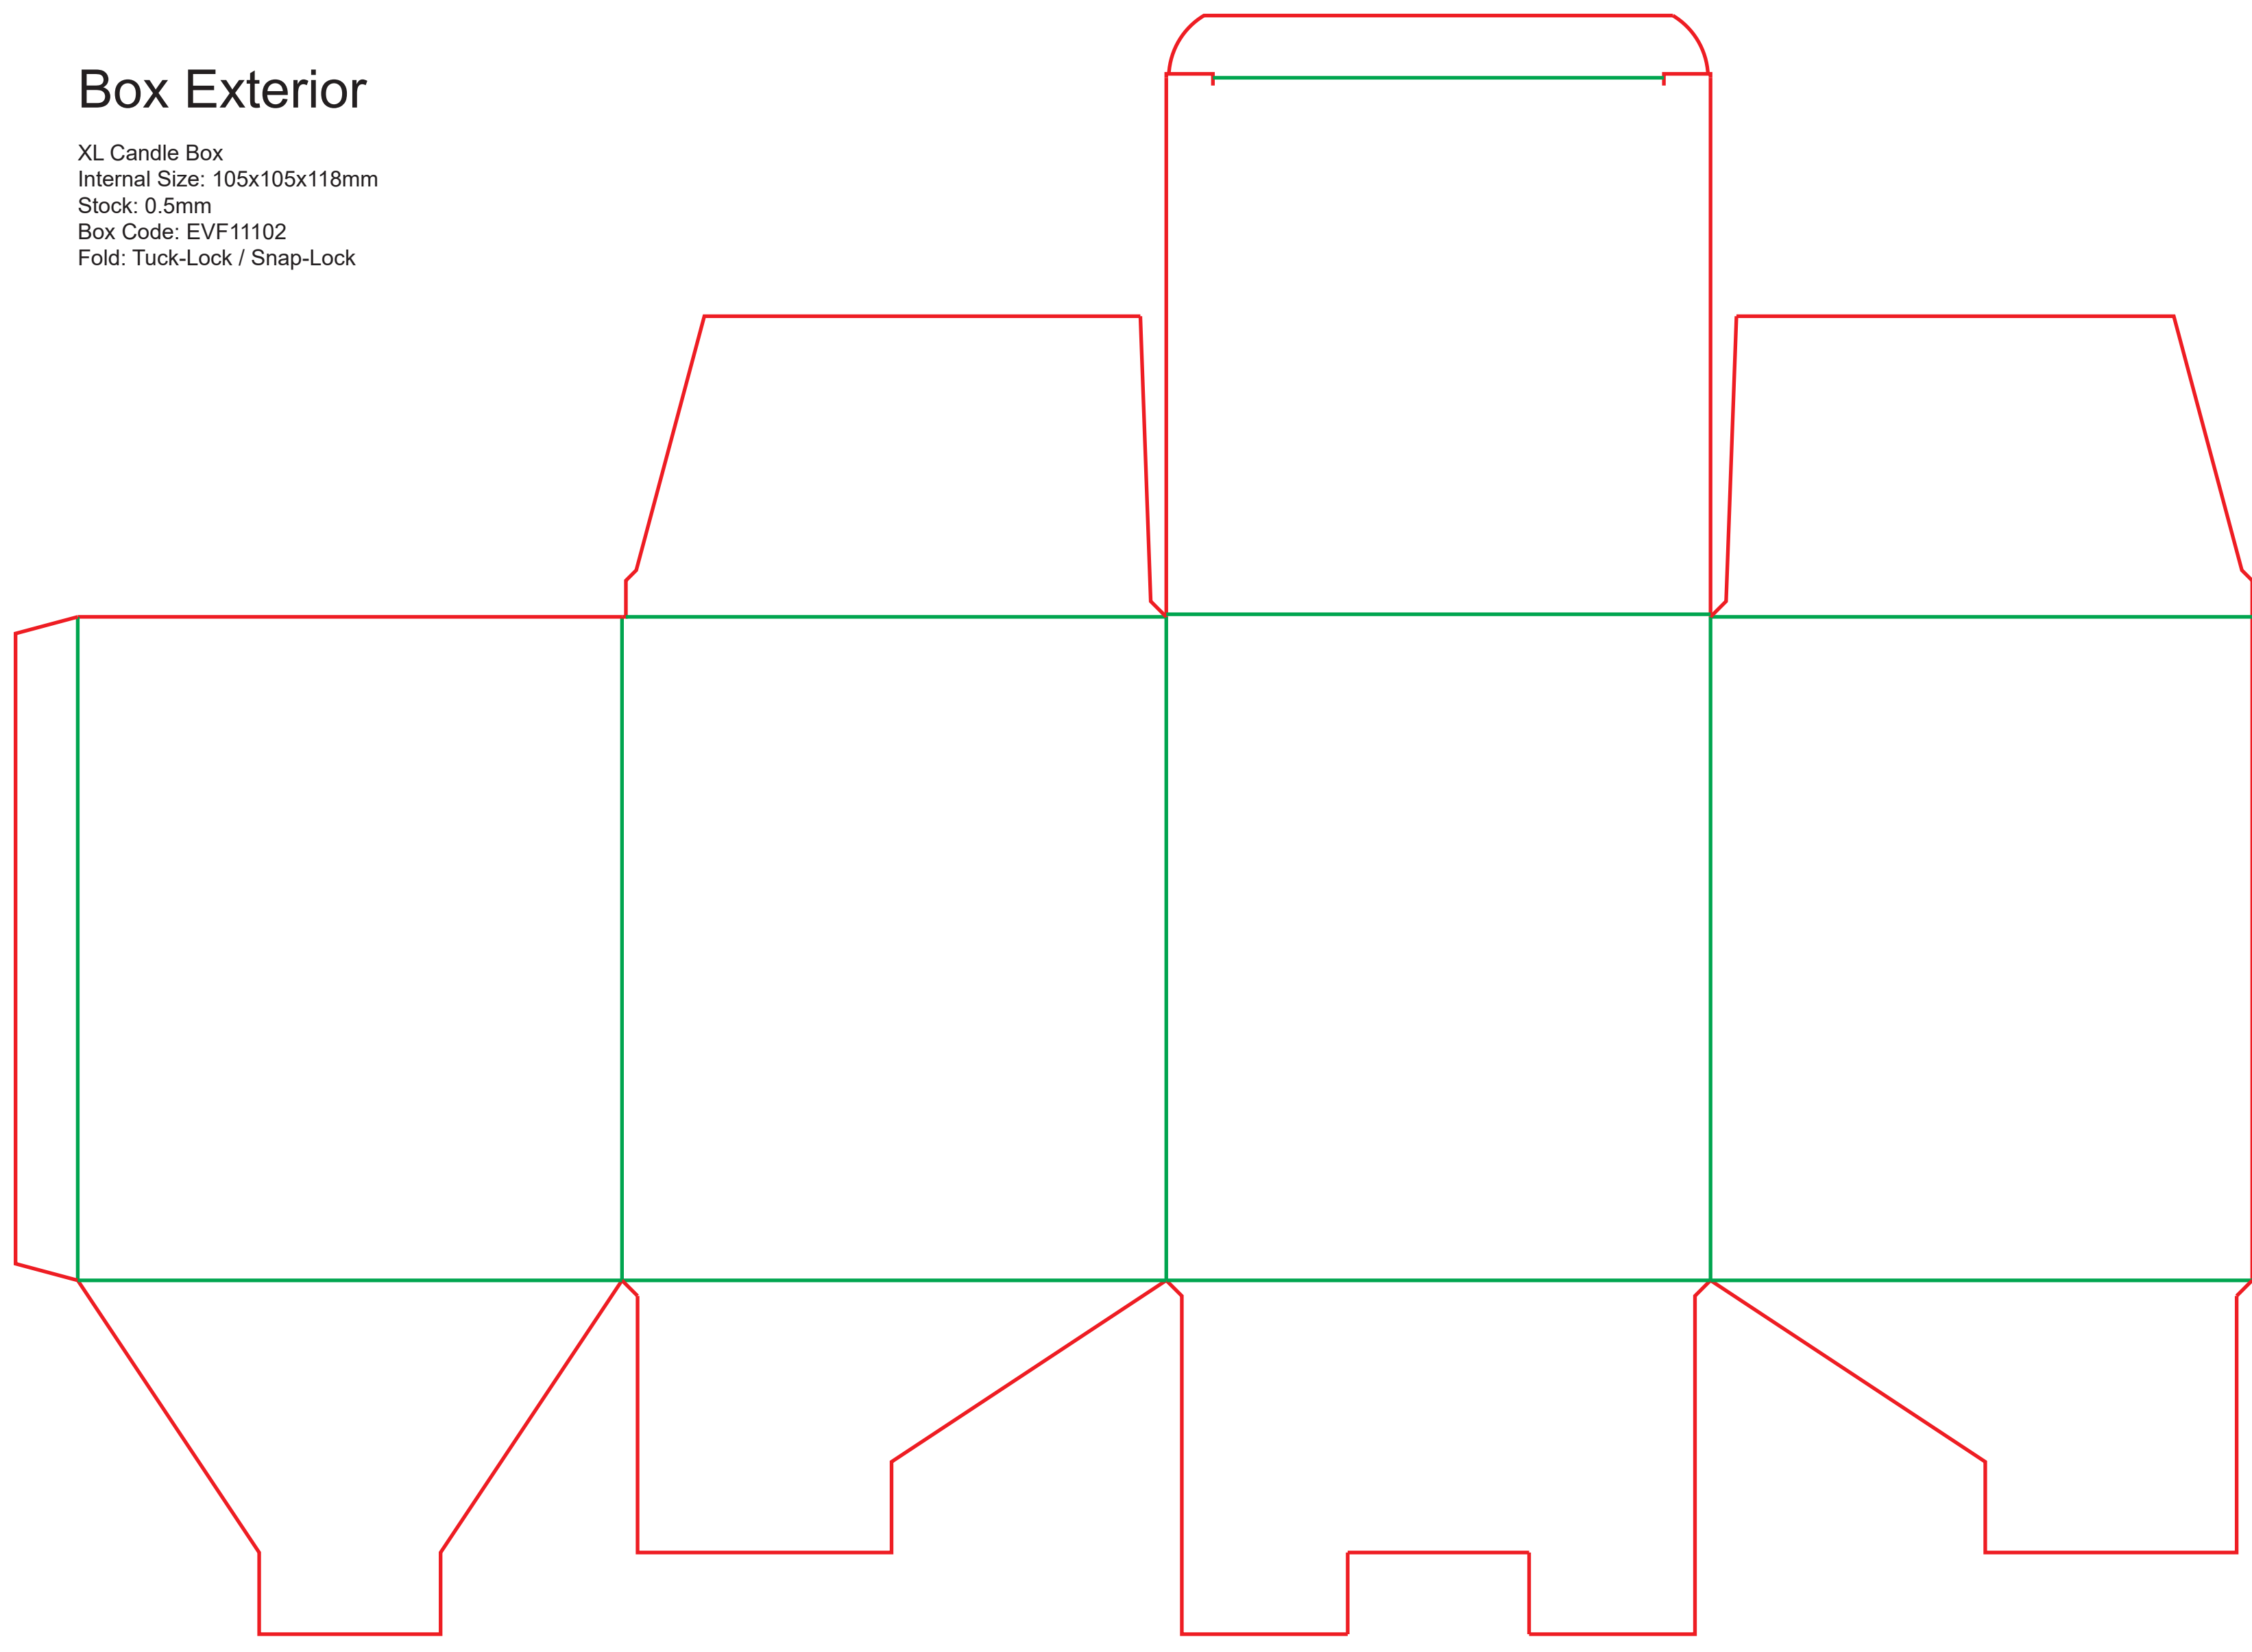

Box Exterior

XL Candle Box
Internal Size: 105x105x118mm
Stock: 0.5mm
Box Code: EVF11102
Fold: Tuck-Lock / Snap-Lock

Box Interior

XL Candle Box
Internal Size: 105x105x118mm
Stock: 0.5mm
Box Code: EVF11102
Fold: Tuck-Lock / Snap-Lock