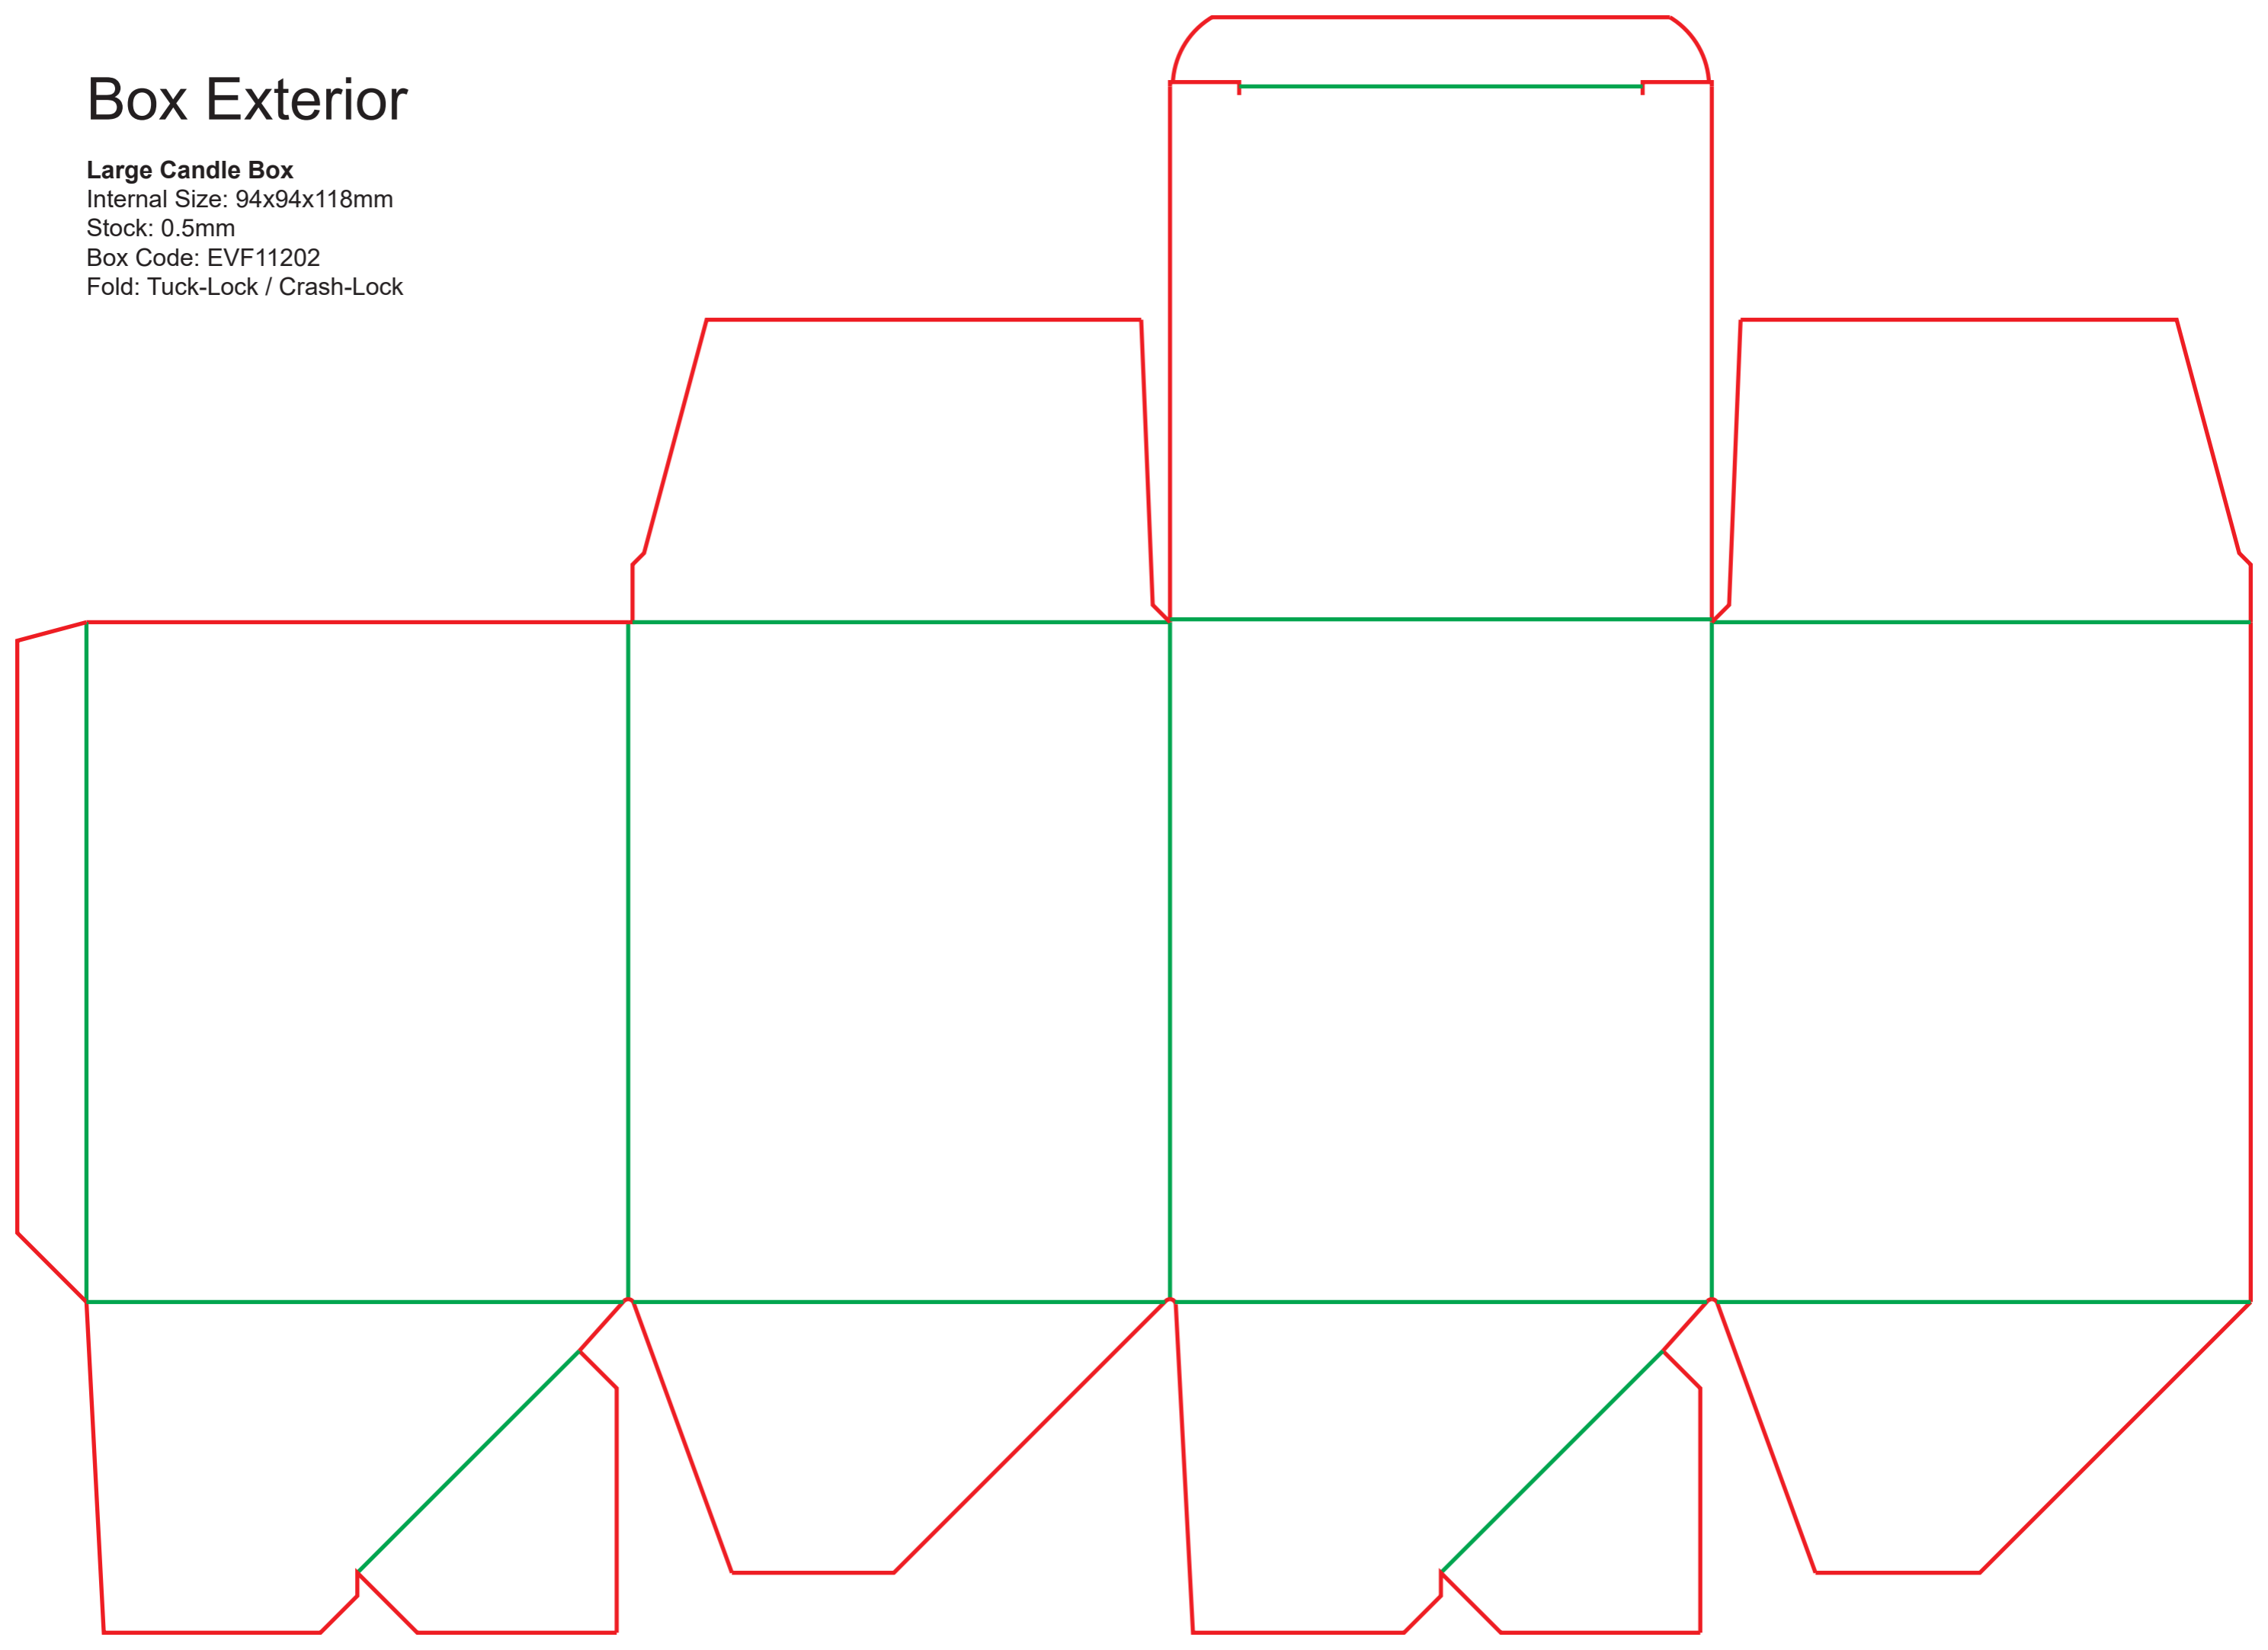

Box Exterior

Large Candle Box
Internal Size: 94x94x118mm
Stock: 0.5mm
Box Code: EVF11202
Fold: Tuck-Lock / Crash-Lock

Box Interior

Large Candle Box

Internal Size: 94x94x118mm

Stock: 0.5mm

Box Code: EVF11202

Fold: Tuck-Lock / Crash-Lock