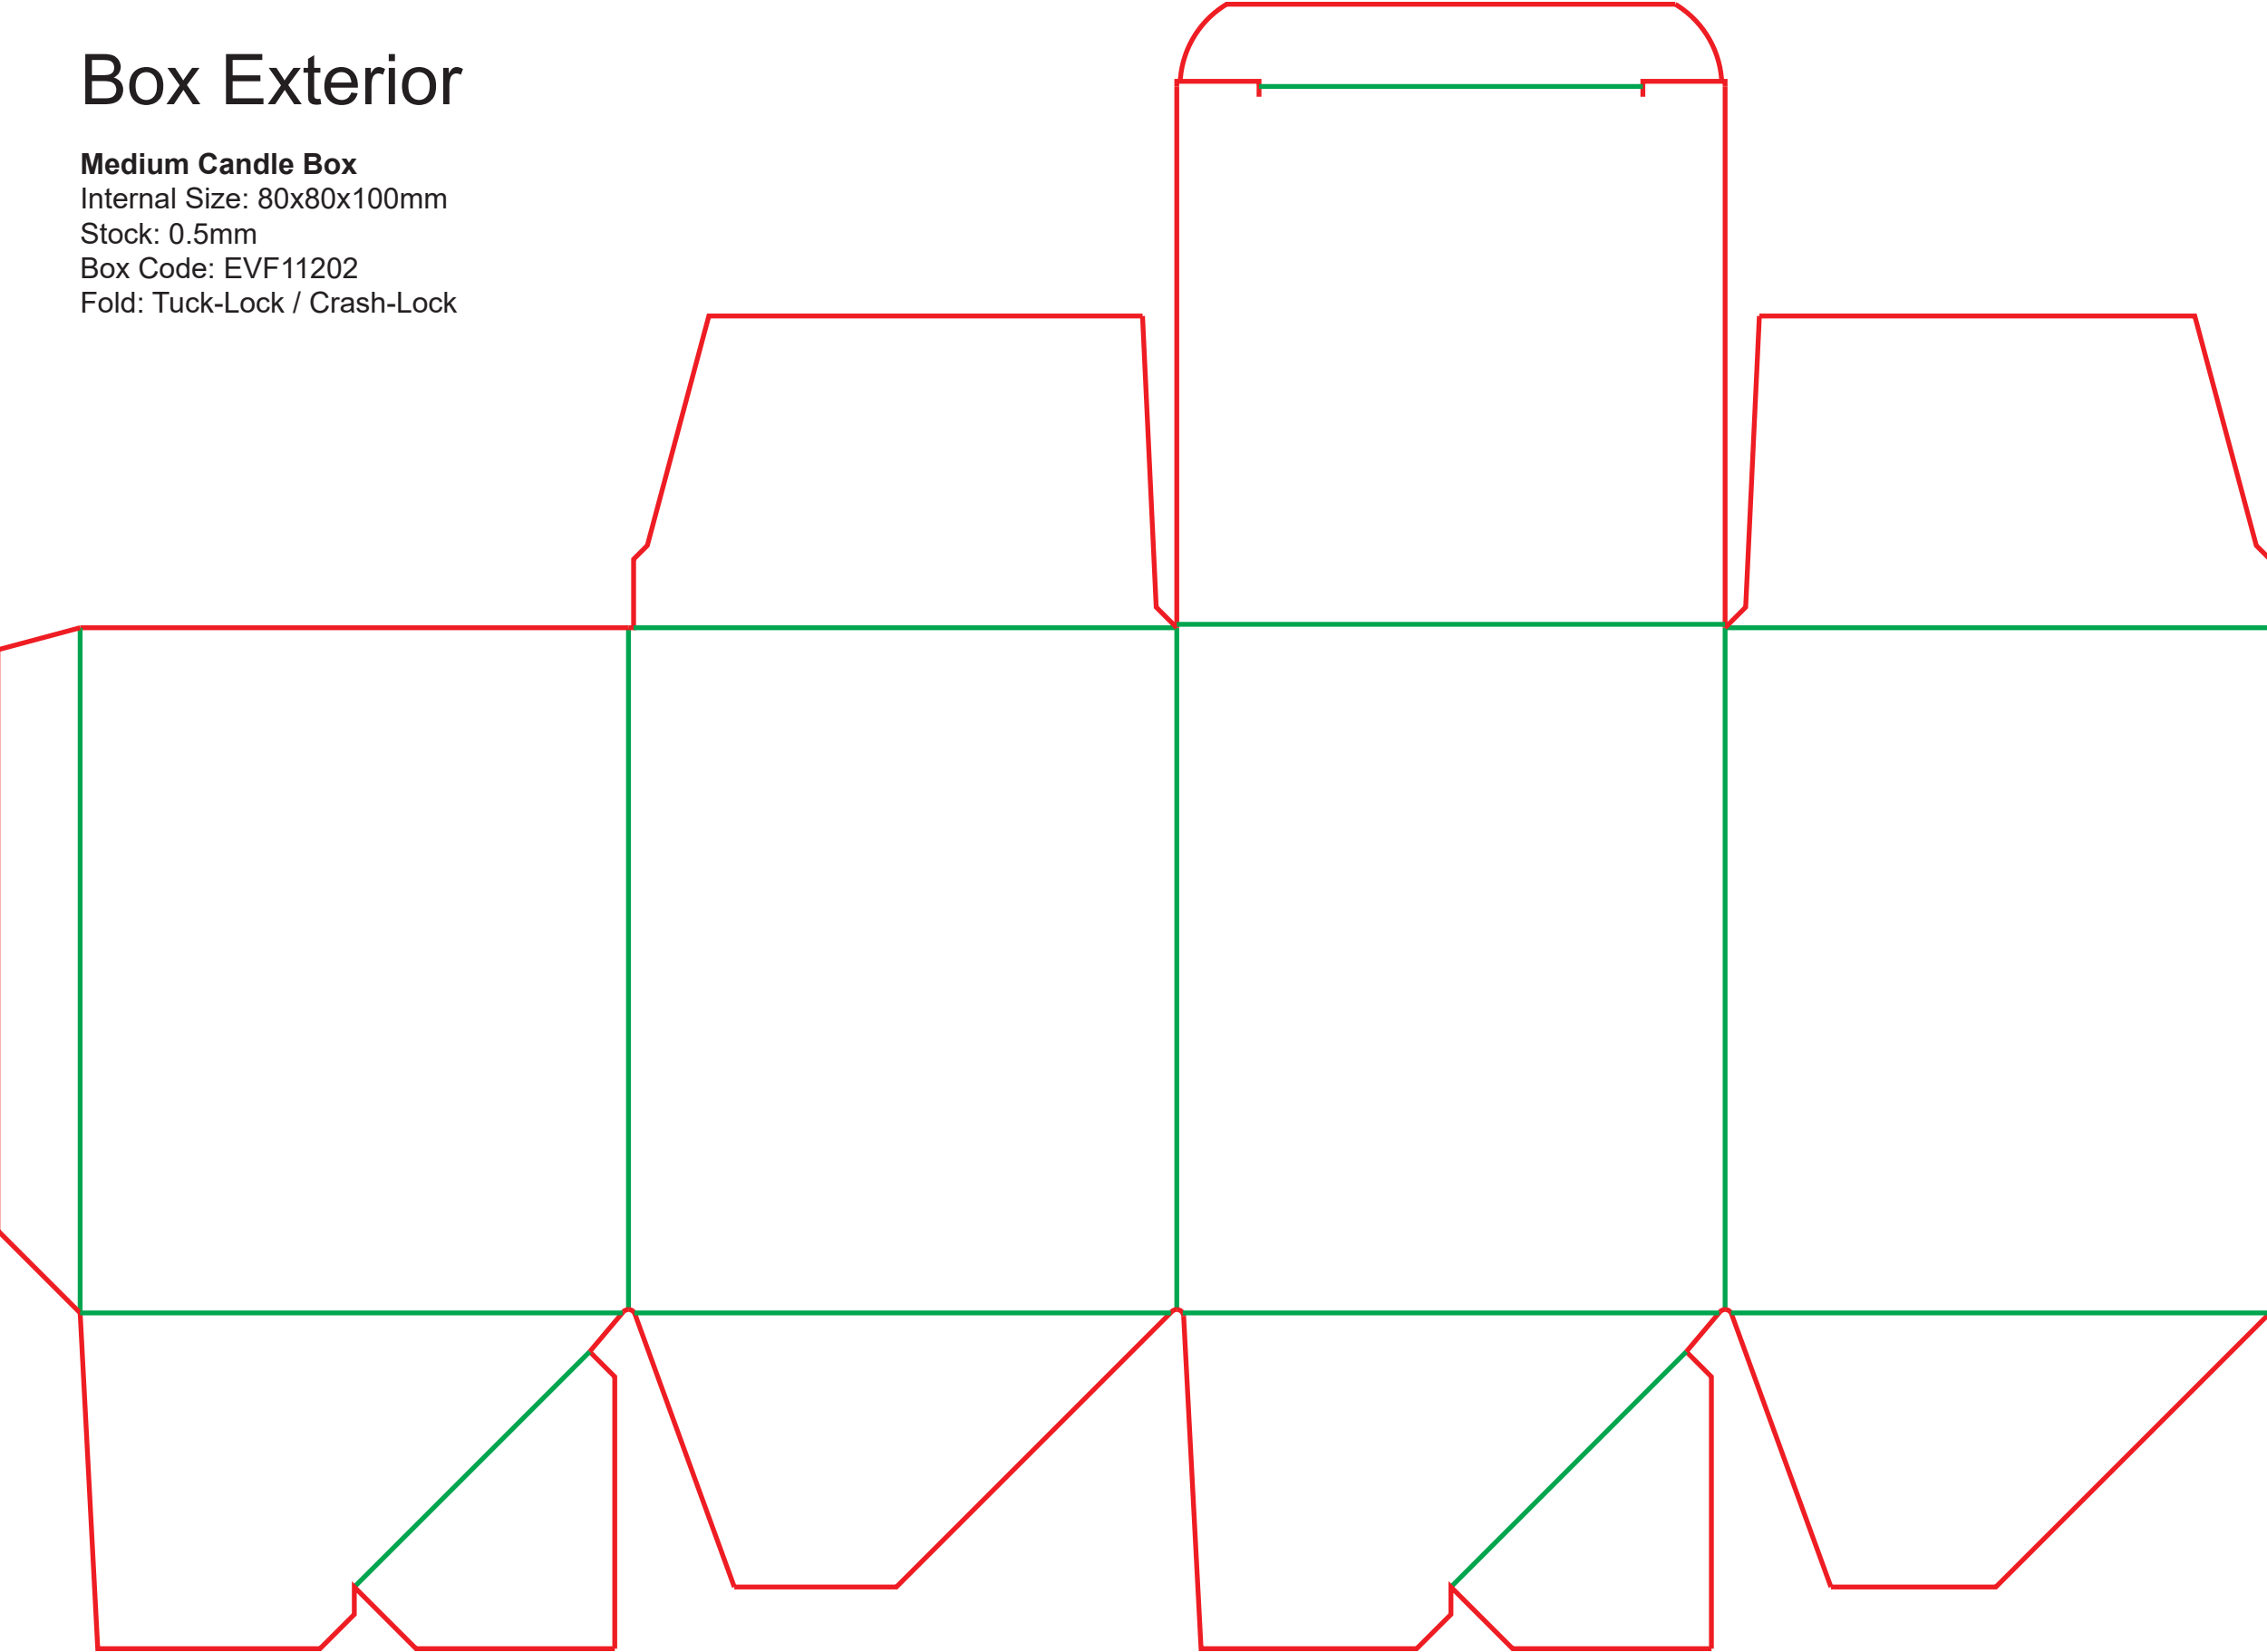

# Box Exterior

**Medium Candle Box**

Internal Size: 80x80x100mm

Stock: 0.5mm

Box Code: EVF11202

Fold: Tuck-Lock / Crash-Lock

# Box Interior

## Medium Candle Box

Internal Size: 80x80x100mm

Stock: 0.5mm

Box Code: EVF11202

Fold: Tuck-Lock / Crash-Lock