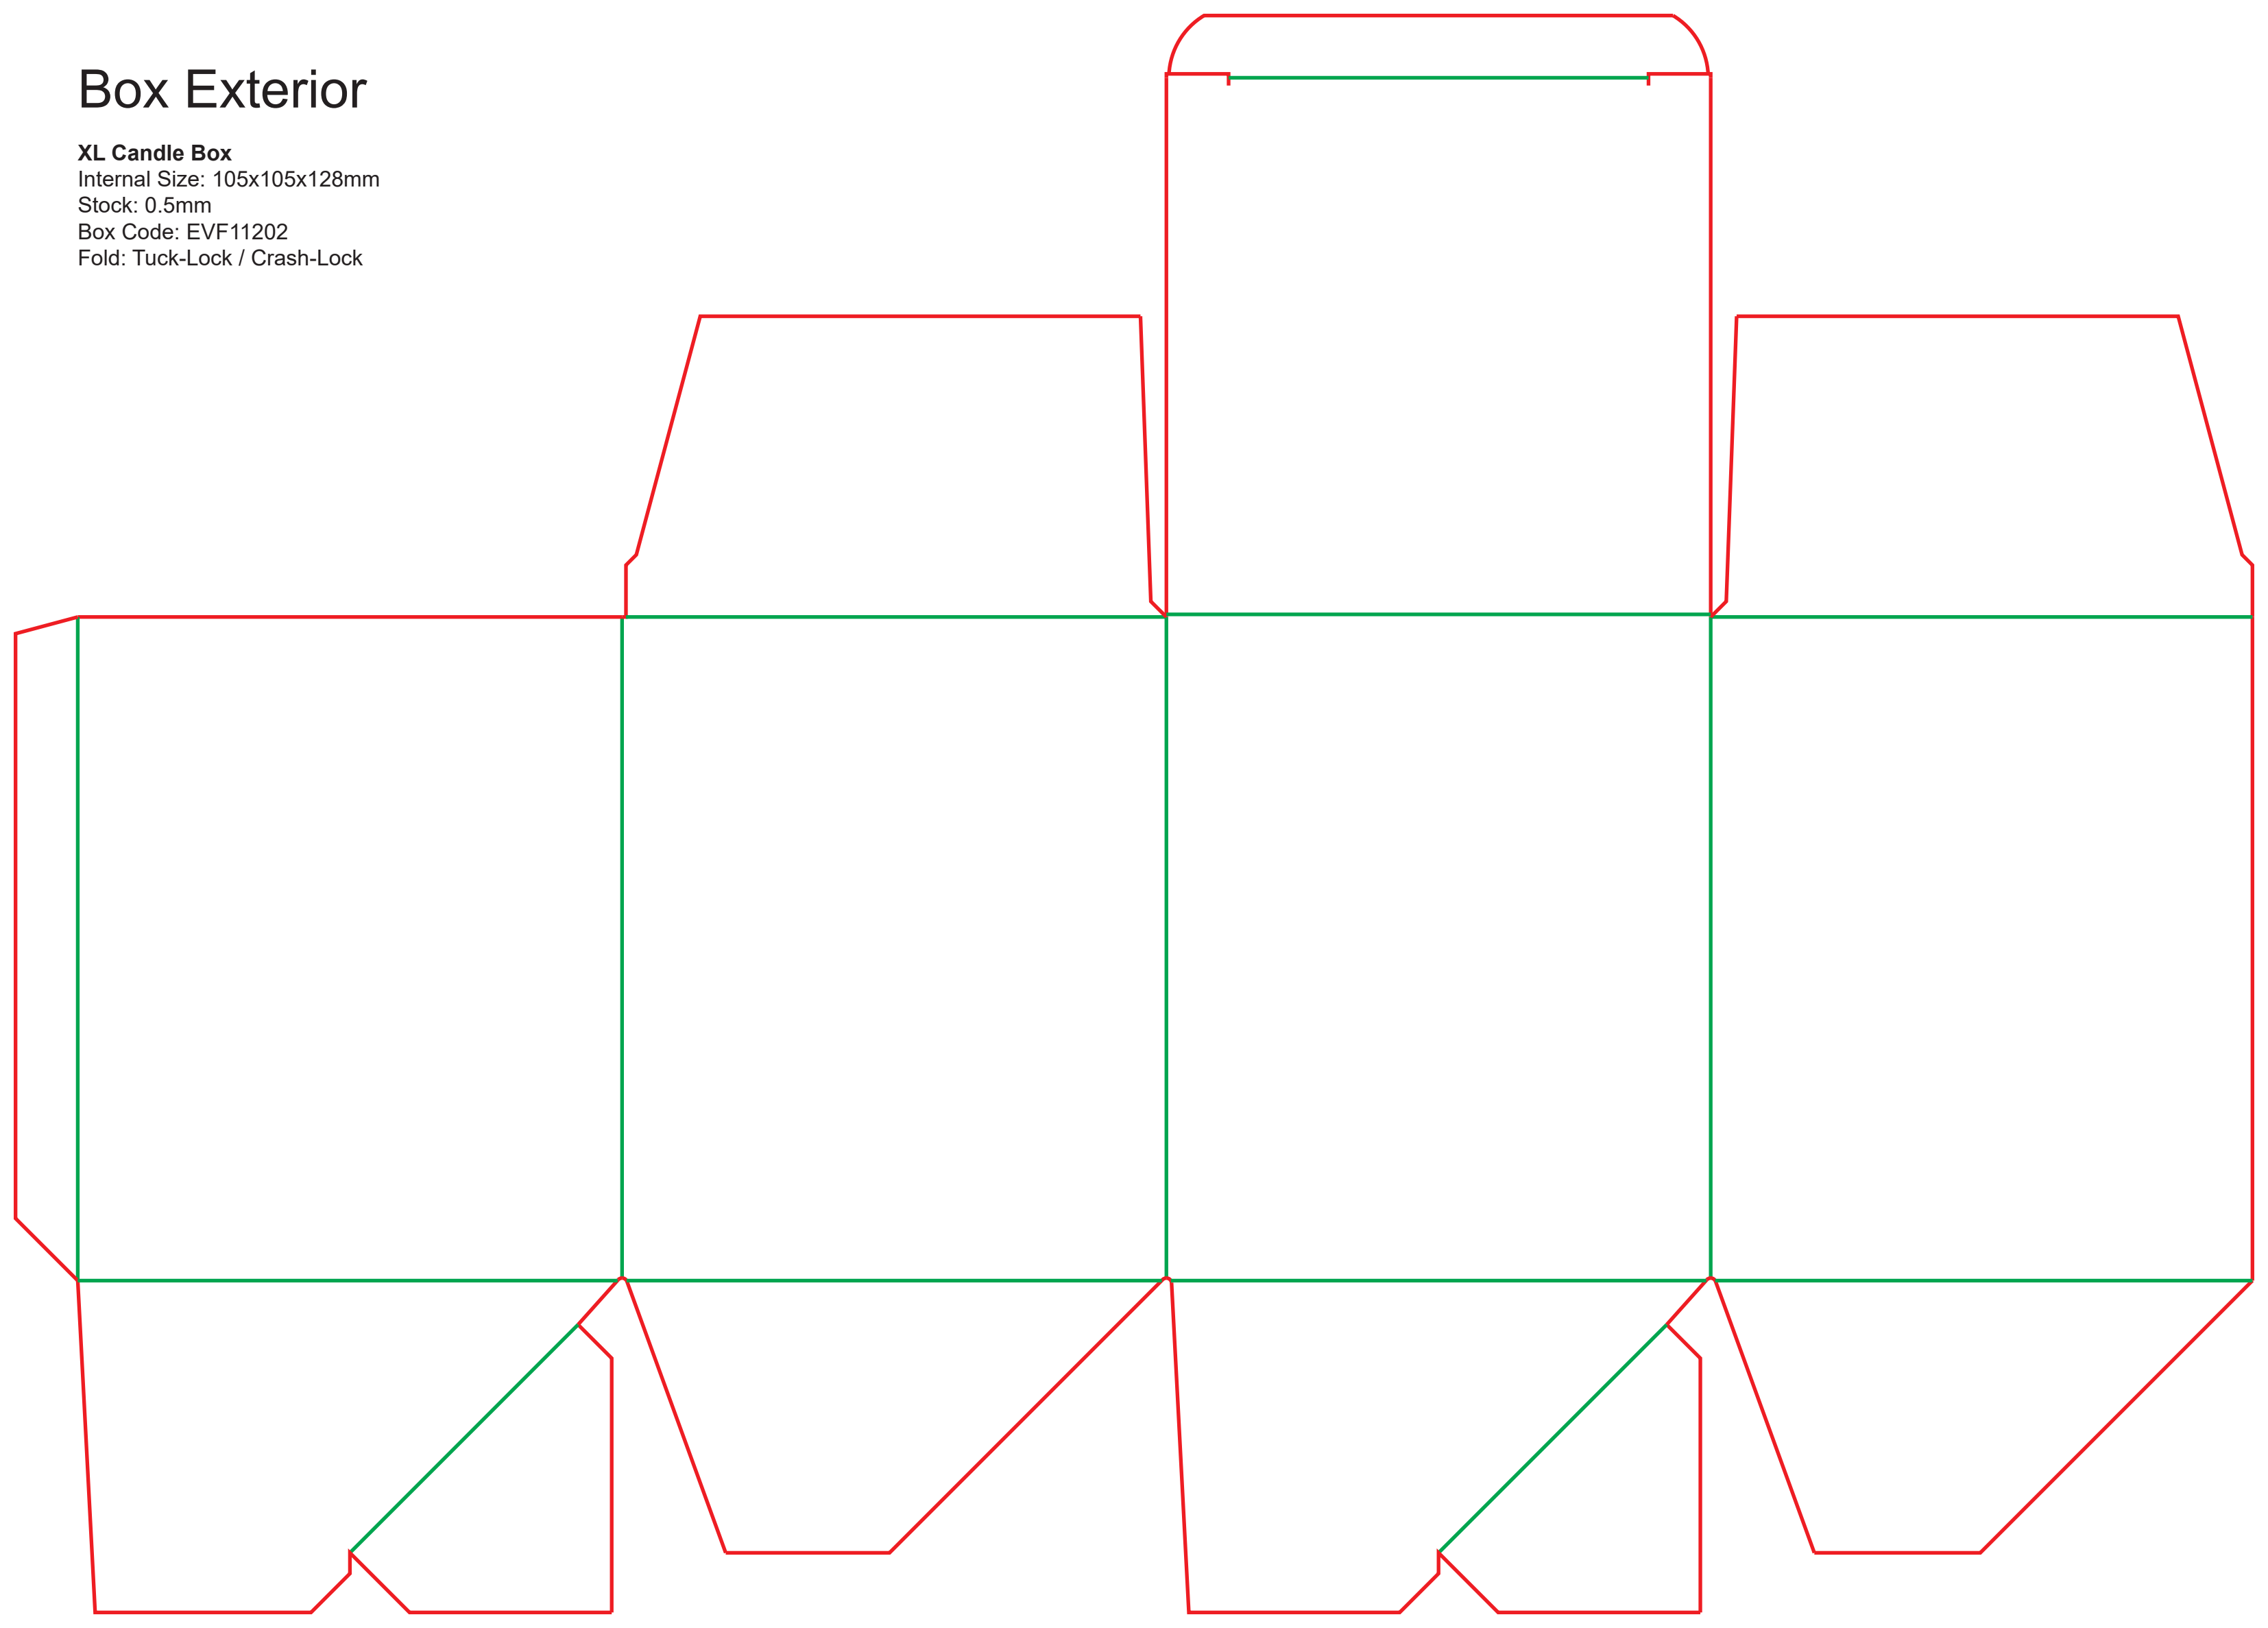

Box Exterior

XL Candle Box

Internal Size: 105x105x128mm

Stock: 0.5mm

Box Code: EVF11202

Fold: Tuck-Lock / Crash-Lock

Box Interior

XL Candle Box
Internal Size: 105x105x128mm
Stock: 0.5mm
Box Code: EVF11202
Fold: Tuck-Lock / Crash-Lock